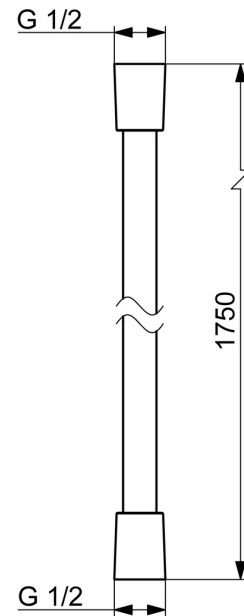

EAN: 4057304004971  
[static.hansa.com/65120300](https://static.hansa.com/65120300)

- Shower solutions
- Accessories
- Chrome
- Twist guard for shower hose

### Technical properties

Connection size	<b>G1/2</b>
Length / Height	<b>1750 mm</b>
Material	<b>Composite</b>