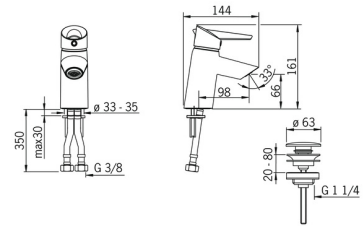

EAN: 4015474273436
static.hansa.com/65092203

- Washbasin
 - Single-lever
 - Deck mounted
 - Chrome
 - Fixed spout
 - Hidden aerator
- Easy-Grip surface, Eco feature for water flow, Single operating lever/handle, Hot/Cold symbols
 - Push pop-up waste without draw-rod
 - Eco flow control
 - Limitation option for maximum temperature and flow-rate, Adjustable hot water stop (included, retrofittable)
 - \varnothing 40 mm ceramic cartridge for flow and temperature control
 - Flexible inlet pipes

Technical data

Flow properties

Eco-flow at 3 bar	4.8 l/min
Flow-rate at 3 bar	9.0 l/min
Pressure loss with flow (0.1 l/s)	0.9 bar

Technical properties

DN-size (nominal dimension)	DN15
Hot water supply	max. +70°C
Working pressure	0.5-10 bar
Connection size	G3/8
Projection	98 mm
Backflow prevention (EN1717)	AA
Material	Brass/Plastic

Regulations

EN standard	EN 817
Noise class	I (ISO 3822)

Approvals and Declarations

ABP	P-IX 38108/10
Declaration of conformity	DoC

Spare parts

SP65092203

	Name	Code
01	Lever Discontinued	59914170
02	Tightening nut, M42x1.5, SW 38	59914128
03	Cartridge, 4.0 Classic	59914129
04	Aerator, M24x1 STD HC A	59914130
05	Fixing screw, M6x55 Discontinued	59914131
06	Fixing plates with nuts	59914132
N.I.	Bidetta hand shower	59914162
N.I.	Hand shower holder	04430100