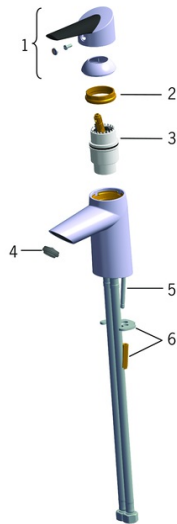

EAN: 4015474273436
static.hansa.com/65092203

- Washbasin
 - Single-lever
 - Deck mounted
 - Chrome
 - Fixed spout
 - Hidden aerator
- Easy-Grip surface, Eco feature for water flow, Single operating lever/handle, Hot/Cold symbols
 - Push pop-up waste without draw-rod
 - Eco flow control
 - Limitation option for maximum temperature and flow-rate, Adjustable hot water stop (included, retrofittable)
 - \varnothing 40 mm ceramic cartridge for flow and temperature control
 - Flexible inlet pipes

Technical data

Flow properties

Eco-flow at 3 bar	4.8 l/min
Flow-rate at 3 bar	9.0 l/min
Pressure loss with flow (0.1 l/s)	0.9 bar

Technical properties

DN-size (nominal dimension)	DN15
Hot water supply	max. +70°C
Working pressure	0.5-10 bar
Connection size	G3/8
Projection	98 mm
Backflow prevention (EN1717)	AA
Material	Brass/Plastic

Regulations

EN standard	EN 817
Noise class	I (ISO 3822)

Approvals and Declarations

ABP	P-IX 38108/10
Declaration of conformity	DoC

Spare parts

SP65092203

	Name	Code
01	Lever Discontinued	59914170
02	Tightening nut, M42x1.5, SW 38	59914128
03	Cartridge, 4.0 Classic	59914129
04	Aerator, M24x1 STD HC A	59914130
05	Fixing screw, M6x55 Discontinued	59914131
06	Fixing plates with nuts	59914132
N.I.	Bidetta hand shower	59914162
N.I.	Hand shower holder	04430100