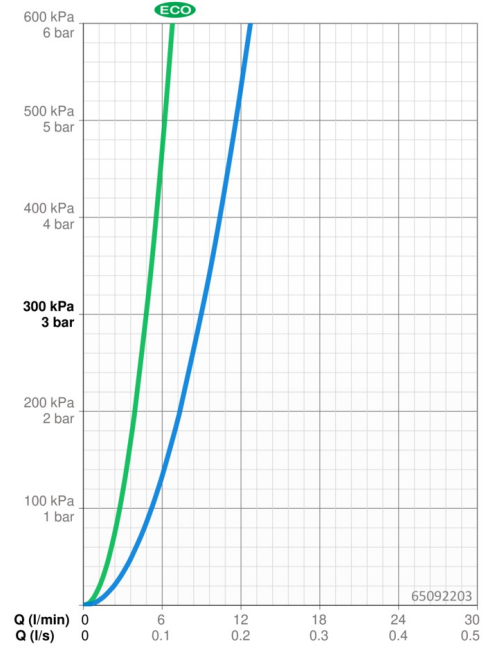

Technical data

Flow properties

Eco-flow at 3 bar	4.8 l/min
Flow-rate at 3 bar	9.0 l/min
Pressure loss with flow (0.1 l/s)	0.9 bar

Technical properties

DN-size (nominal dimension)	DN15
Hot water supply	max. +70°C
Working pressure	0.5-10 bar
Connection size	G3/8
Projection	98 mm
Backflow prevention (EN1717)	AA
Material	Brass/Plastic

Regulations

EN standard	EN 817
Noise class	I (ISO 3822)

Approvals and Declarations

ABP	P-IX 38108/10
Declaration of conformity	DoC