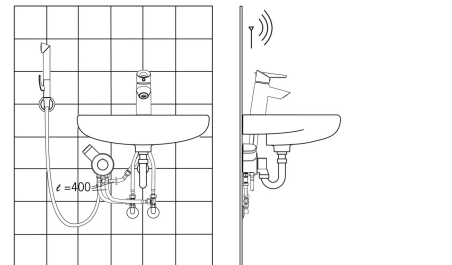

EAN: 4015474277618
static.hansa.com/65073203

- Washbasin
- Single-lever, Battery-operated, Bidetta
- Deck mounted
- Chrome
- Fixed spout
- Hidden aerator
- Easy-Grip surface, Eco feature for water flow, Single operating lever/handle, Hot/Cold symbols, Temperature control handle
- Hand shower, Shower holder, Shower hose (1500 mm)
- Remote-operated Smart Bidetta
- Safety stop against scalding at 38°C
- ø 40 mm ceramic cartridge for flow and temperature control, Thermostatic cartridge for automatic temperature control, Non-return valve(s), Litter filter(s)
- External control unit
- Flexible inlet pipes
- Without pop-up waste, Without draw-rod opening
- 1 spray function

Technical data

Flow properties

Eco-flow at 3 bar	6.0 l/min
Flow-rate at 3 bar	7.8 l/min
Pressure loss with flow (0.1 l/s)	1.7 bar

Technical properties

DN-size (nominal dimension)	DN15
Hot water supply	max. +70°C
Working pressure	1-10 bar
Connection size	G3/8
Projection	98 mm
Backflow prevention (EN1717)	HC
Material	Brass/Plastic

Approvals and Declarations

ABP	P-IX 38109/100
UN38.3	UN38-3 Energizer L91
Declaration of conformity	EMC

Spare parts

SP65073203

	Name	Code
01	Lever Discontinued	59914170
02	Tightening nut, M42x1,5, SW 38	59914128
03	Cartridge, 4.0 Classic	59914129
04	Aerator, M24x1 STD HC A	59914130
05	Fixing screw, M6x55 Discontinued	59914131
06	Fixing plates with nuts	59914132
07	Nipple Discontinued	59914133
08	Temperature control handle Discontinued	59914134
09	Thermostatic cartridge, 3.4	59914114
10	O-ring kit	59914113
11	Solenoid valve complete, 3 V	59914125
12	Membrane for solenoid valve	1006500V
12	Membrane Discontinued	59914126
13	Control unit, 3 V Discontinued	59914135
14	Battery, 1.5 V AA Lithium	59914136
15	Ejector Discontinued	59914251
16	Battery, CR2450 3 V Lithium	59914137
N.I.	Smart Bidetta hand shower	59914349