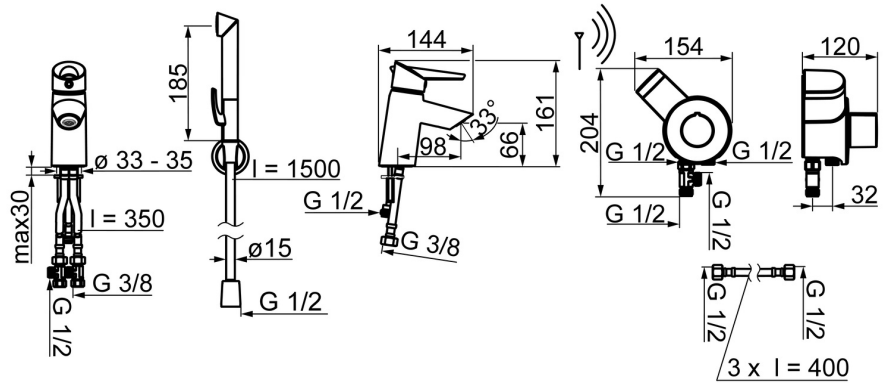

EAN: 4015474277618
static.hansa.com/65073203

- Washbasin
- Single-lever, Battery-operated, Bidetta
- Deck mounted
- Chrome
- Fixed spout
- Hidden aerator
- Easy-Grip surface, Eco feature for water flow, Single operating lever/handle, Hot/Cold symbols, Temperature control handle
- Hand shower, Shower holder, Shower hose (1500 mm)
- Remote-operated Smart Bidetta
- Safety stop against scalding at 38°C
- ø 40 mm ceramic cartridge for flow and temperature control, Thermostatic cartridge for automatic temperature control, Non-return valve(s), Litter filter(s)
- External control unit
- Flexible inlet pipes
- Without pop-up waste, Without draw-rod opening
- 1 spray function

Technical data

Flow properties

Eco-flow at 3 bar	6.0 l/min
Flow-rate at 3 bar	7.8 l/min
Pressure loss with flow (0.1 l/s)	1.7 bar

Technical properties

DN-size (nominal dimension)	DN15
Hot water supply	max. +70°C
Working pressure	1-10 bar
Connection size	G3/8
Projection	98 mm
Backflow prevention (EN1717)	HC
Material	Brass/Plastic

Software settings

Max. flow period	2 min
------------------	--------------

Electronic properties

Battery	AA 1.5 V Lithium x 2, CR 2450 3 V
---------	--

Regulations

EU Directives	C E EMC Directive 2014/30/EU , RoHS Directive 2011/65/EU
EN standard	EN 1111 , EN 1113, EN 817, EN 15091, ETSI EN 301 489-1 V1.9.2 , ETSI EN 300 328 v2.2.2 , EN 61000-6-1:2007 , EN 61000-6-3:2007+A1:2011+AC:2012 , EN 60335-1:2012+A11+A13+A14+A14+A2+A15:2021, Part 19.11.4
Protection class	IP 55