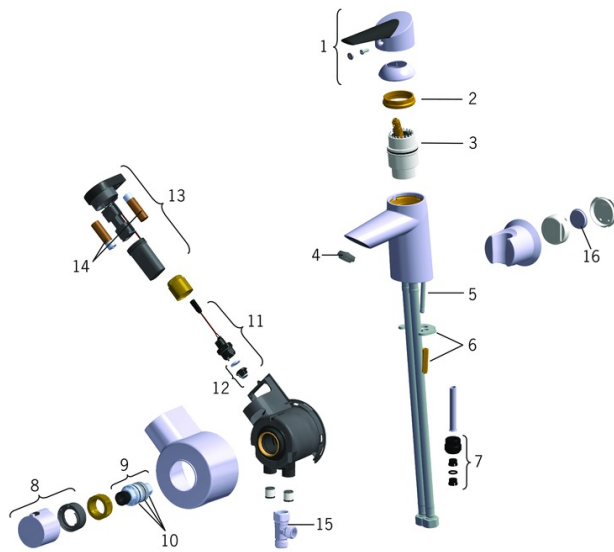

EAN: 4015474277618
static.hansa.com/65073203

- Washbasin
- Single-lever, Battery-operated, Bidetta
- Deck mounted
- Chrome
- Fixed spout
- Hidden aerator
- Easy-Grip surface, Eco feature for water flow, Single operating lever/handle, Hot/Cold symbols, Temperature control handle
- Hand shower, Shower holder, Shower hose (1500 mm)
- Remote-operated Smart Bidetta
- Safety stop against scalding at 38°C
- ø 40 mm ceramic cartridge for flow and temperature control, Thermostatic cartridge for automatic temperature control, Non-return valve(s), Litter filter(s)
- External control unit
- Flexible inlet pipes
- Without pop-up waste, Without draw-rod opening
- 1 spray function

Software settings

Max. flow period	2 min
------------------	--------------

Electronic properties

Battery	AA 1.5 V Lithium x 2, CR 2450 3 V
---------	--

Regulations

EU Directives	C E EMC Directive 2014/30/EU , RoHS Directive 2011/65/EU
EN standard	EN 1111 , EN 1113, EN 817, EN 15091, ETSI EN 301 489-1 V1.9.2 , ETSI EN 300 328 v2.2.2 , EN 61000-6-1:2007 , EN 61000-6-3:2007+A1:2011+AC:2012 , EN 60335-1:2012+A11+A13+A14+A14+A2+A15:2021, Part 19.11.4
Protection class	IP 55

Approvals and Declarations

ABP	P-IX 38109/100
UN38.3	UN38-3 Energizer L91
Declaration of conformity	EMC

Spare parts

SP65073203

	Name	Code
01	Lever Discontinued	59914170
02	Tightening nut, M42x1,5, SW 38	59914128
03	Cartridge, 4.0 Classic	59914129
04	Aerator, M24x1 STD HC A	59914130
05	Fixing screw, M6x55 Discontinued	59914131
06	Fixing plates with nuts	59914132
07	Nipple Discontinued	59914133
08	Temperature control handle Discontinued	59914134
09	Thermostatic cartridge, 3.4	59914114
10	O-ring kit	59914113
11	Solenoid valve complete, 3 V	59914125
12	Membrane for solenoid valve	1006500V
12	Membrane Discontinued	59914126
13	Control unit, 3 V Discontinued	59914135
14	Battery, 1.5 V AA Lithium	59914136
15	Ejector Discontinued	59914251
16	Battery, CR2450 3 V Lithium	59914137
N.I.	Smart Bidetta hand shower	59914349