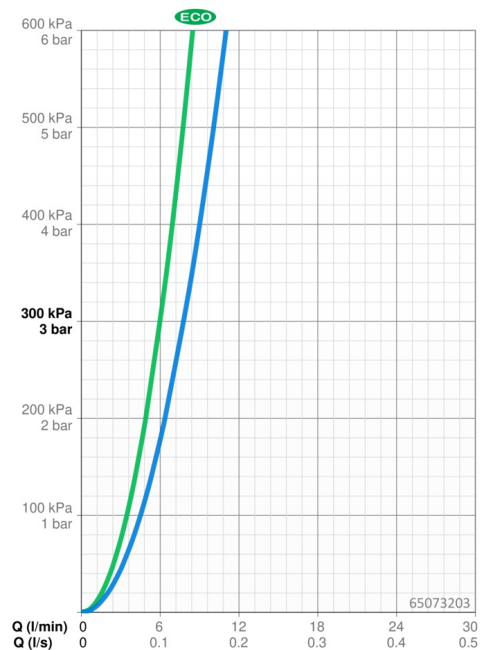

Technical data

Flow properties

Eco-flow at 3 bar	6.0 l/min
Flow-rate at 3 bar	7.8 l/min
Pressure loss with flow (0.1 l/s)	1.7 bar

Technical properties

DN-size (nominal dimension)	DN15
Hot water supply	max. +70°C
Working pressure	1-10 bar
Connection size	G3/8
Projection	98 mm
Backflow prevention (EN1717)	HC
Material	Brass/Plastic

Software settings

Max. flow period	2 min

Electronic properties

Battery	AA 1.5 V Lithium x 2, CR 2450 3 V

Regulations

EU Directives	C E EMC Directive 2014/30/EU , RoHS Directive 2011/65/EU
EN standard	EN 1111 , EN 1113, EN 817, EN 15091, ETSI EN 301 489-1 V1.9.2 , ETSI EN 300 328 v2.2.2 , EN 61000-6-1:2007 , EN 61000-6-3:2007+A1:2011+AC:2012 , EN 60335-1:2012+A11+A13+A14+A14+A2+A15:2021, Part 19.11.4
Protection class	IP 55

Approvals and Declarations

ABP	P-IX 38109/100
UN38.3	UN38-3 Energizer L91
Declaration of conformity	EMC