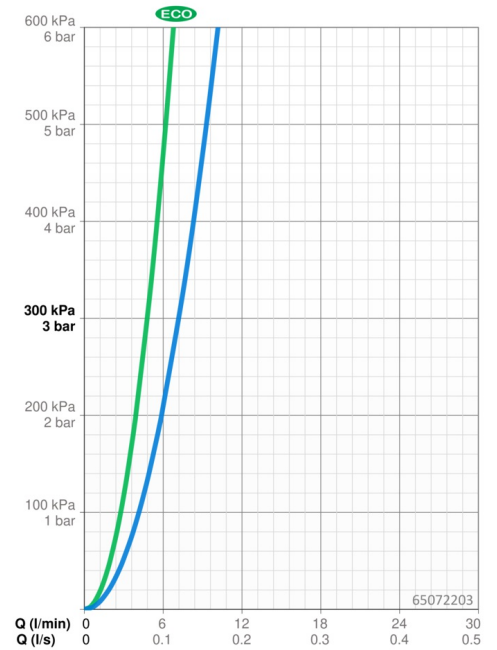

Technical data

Flow properties

Eco-flow at 3 bar	4.8 l/min
Flow-rate at 3 bar	7.2 l/min
Pressure loss with flow (0.1 l/s)	1.7 bar

Technical properties

DN-size (nominal dimension)	DN15
Hot water supply	max. +70°C
Working pressure	0.5-10 bar
Connection size	G3/8
Projection	98 mm
Backflow prevention (EN1717)	HC
Material	Brass/Plastic

Regulations

EN standard	EN 817, EN 1113
Noise class	I (ISO 3822)

Approvals and Declarations

ABP	P-IX 38109/100
Declaration of conformity	DoC