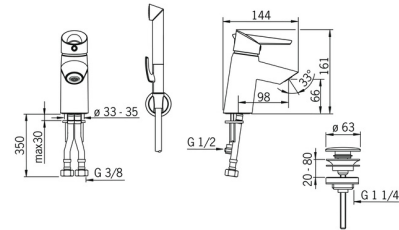

EAN: 4015474273504
static.hansa.com/65072203

- Washbasin
- Single-lever, Bidetta
- Deck mounted
- Chrome
- Fixed spout
- Hidden aerator
- Easy-Grip surface, Eco feature for water flow, Single operating lever/handle, Hot/Cold symbols
- Push pop-up waste without draw-rod
- Hand shower, Shower holder, Shower hose (1500 mm)
- Bidetta hand shower
- \varnothing 40 mm ceramic cartridge for flow and temperature control, Litter filter(s)
- Flexible inlet pipes
- Faucet is GGT-approved user test GOOD
- 1 spray function

Technical data

Flow properties

Eco-flow at 3 bar	4.8 l/min
Flow-rate at 3 bar	7.2 l/min
Pressure loss with flow (0.1 l/s)	1.7 bar

Technical properties

DN-size (nominal dimension)	DN15
Hot water supply	max. +70°C
Working pressure	0.5-10 bar
Connection size	G3/8
Projection	98 mm
Backflow prevention (EN1717)	HC
Material	Brass/Plastic

Regulations

EN standard	EN 817, EN 1113
Noise class	I (ISO 3822)

Approvals and Declarations

ABP	P-IX 38109/100
Declaration of conformity	DoC

Spare parts

SP65092203

	Name	Code
01	Lever Discontinued	59914170
02	Tightening nut, M42x1.5, SW 38	59914128
03	Cartridge, 4.0 Classic	59914129
04	Aerator, M24x1 STD HC A	59914130
05	Fixing screw, M6x55 Discontinued	59914131
06	Fixing plates with nuts	59914132
N.I.	Bidetta hand shower	59914162
N.I.	Hand shower holder	04430100