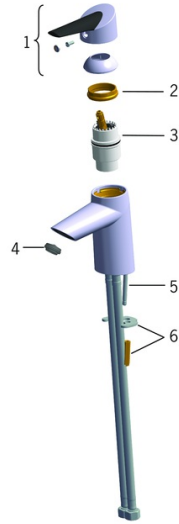

EAN: 4015474273504
static.hansa.com/65072203

- Washbasin
- Single-lever, Bidetta
- Deck mounted
- Chrome
- Fixed spout
- Hidden aerator
- Easy-Grip surface, Eco feature for water flow, Single operating lever/handle, Hot/Cold symbols
- Push pop-up waste without draw-rod
- Hand shower, Shower holder, Shower hose (1500 mm)
- Bidetta hand shower
- \varnothing 40 mm ceramic cartridge for flow and temperature control, Litter filter(s)
- Flexible inlet pipes
- Faucet is GGT-approved user test GOOD
- 1 spray function

Technical data

Flow properties

Eco-flow at 3 bar	4.8 l/min
Flow-rate at 3 bar	7.2 l/min
Pressure loss with flow (0.1 l/s)	1.7 bar

Technical properties

DN-size (nominal dimension)	DN15
Hot water supply	max. +70°C
Working pressure	0.5-10 bar
Connection size	G3/8
Projection	98 mm
Backflow prevention (EN1717)	HC
Material	Brass/Plastic

Regulations

EN standard	EN 817, EN 1113
Noise class	I (ISO 3822)

Approvals and Declarations

ABP	P-IX 38109/100
Declaration of conformity	DoC

Spare parts

SP65092203

	Name	Code
01	Lever Discontinued	59914170
02	Tightening nut, M42x1.5, SW 38	59914128
03	Cartridge, 4.0 Classic	59914129
04	Aerator, M24x1 STD HC A	59914130
05	Fixing screw, M6x55 Discontinued	59914131
06	Fixing plates with nuts	59914132
N.I.	Bidetta hand shower	59914162
N.I.	Hand shower holder	04430100