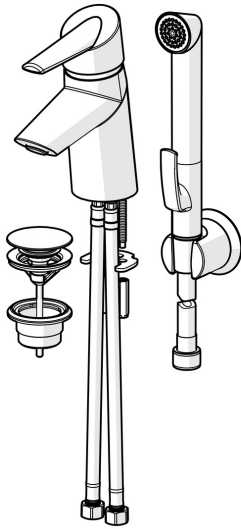

EAN: 4015474273504
static.hansa.com/65072203

- Washbasin
- Single-lever, Bidetta
- Deck mounted
- Chrome
- Fixed spout
- Hidden aerator
- Easy-Grip surface, Eco feature for water flow, Single operating lever/handle, Hot/Cold symbols
- Push pop-up waste without draw-rod
- Hand shower, Shower holder, Shower hose (1500 mm)
- Bidetta hand shower
- \varnothing 40 mm ceramic cartridge for flow and temperature control, Litter filter(s)
- Flexible inlet pipes
- Faucet is GGT-approved user test GOOD
- 1 spray function

Technical data

Flow properties

Eco-flow at 3 bar	4.8 l/min
Flow-rate at 3 bar	7.2 l/min
Pressure loss with flow (0.1 l/s)	1.7 bar

Technical properties

DN-size (nominal dimension)	DN15
Hot water supply	max. +70°C
Working pressure	0.5-10 bar
Connection size	G3/8
Projection	98 mm
Backflow prevention (EN1717)	HC
Material	Brass/Plastic

Regulations

EN standard	EN 817, EN 1113
Noise class	I (ISO 3822)

Approvals and Declarations

ABP	P-IX 38109/100
Declaration of conformity	DoC

Spare parts

SP65092203

	Name	Code
01	Lever Discontinued	59914170
02	Tightening nut, M42x1.5, SW 38	59914128
03	Cartridge, 4.0 Classic	59914129
04	Aerator, M24x1 STD HC A	59914130
05	Fixing screw, M6x55 Discontinued	59914131
06	Fixing plates with nuts	59914132
N.I.	Bidetta hand shower	59914162
N.I.	Hand shower holder	04430100