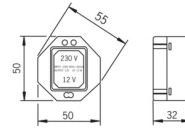

EAN: 4015474273320
static.hansa.com/64990100

- Public & Semi-public, Accessories
- Main power supply for touchless HANSA faucets up to 5 faucets can be connected Input voltage 230 V / 50-60 Hz Output voltage 12 VDC (SELV)

Technical data

Electronic properties

Electrical Connection	230 VDC
Output current	1000 mA
Number of devices connected	5

Regulations

EU Directives	CE Low Voltage Directive 2014/35/EU, EMC Directive 2014/30/EU, RoHS Directive 2011/65/EU
EN standard	ETSI EN 301 489-1 V1.9.2, ETSI EN 300 328 v2.2.2, EN 61000-6-1:2007, EN 61000-6-3:2007+A1:2011+AC:2012, EN 60335-1:2012+A11+A13+A14+A14+A2+A15:2021, Part 19.11.4
Protection class	IP 00

Approvals and Declarations

Declaration of conformity	LVD