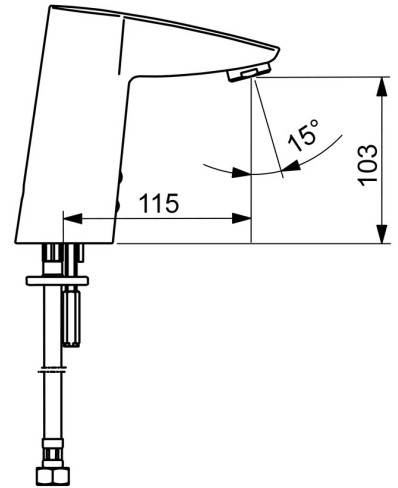

EAN: 4057304014123
static.hansa.com/64912219

- Washbasin
- Public & Semi-public
- Touchless, Bluetooth®, Battery-operated
- Deck mounted
- Chrome
- Fixed spout, Casted construction
- Standard aerator
- Temperature control handle
- Adjustable hot water stop (included, retrofittable), Temperature preset fixable
- Mixing valve for manual temperature control, Non-return valve(s), Litter filter(s)
- Autofocus infrared sensor, Solenoid valve, Low battery indicator
- Flexible inlet pipes
- Software settings adjustable via App
- Without pop-up waste, Without draw-rod opening

Technical data

Flow properties

Flow-rate at 3 bar (with flow controller) **6.0 l/min**

Technical properties

DN-size (nominal dimension) **DN15**
 Hot water supply **max. +70°C**
 Working pressure **0.5-10 bar**
 Connection size **G3/8**
 Projection **115 mm**
 Backflow prevention (EN1717) **AA**
 Material **Brass**

Approvals and Declarations

UN38.3 **UN38-3 Maxell 2CR5**
 Declaration of conformity **RED**

Spare parts

SP64912210

	Name	Code
01	Battery casing, 2CR5 6 V	59914088
02	Battery, 2CR5 6 V	59911670
03	Temperature control handle	59914108
04	Membrane for solenoid valve	1006500V
04	Membrane support ring Discontinued	59914090
05	Solenoid valve, 6 V	59914091
06	Sensor, 6 V Discontinued	59914093
06	Sensor, 6/9/12 V, Bluetooth	59914567
07	Aerator, M24x1, 6 l/min	59913727
08	Litter filters	59914085
09	One-way valve with litter screen	59914086
10	Gasket, 8x14,3x2	59914087
11	Temperature regulator	59914089
12	Cover plug	59914109
N.I.	Flexible pipe, L=375, G3/8-M10x1 (2pcs)	59914095
N.I.	Limiter	59914106