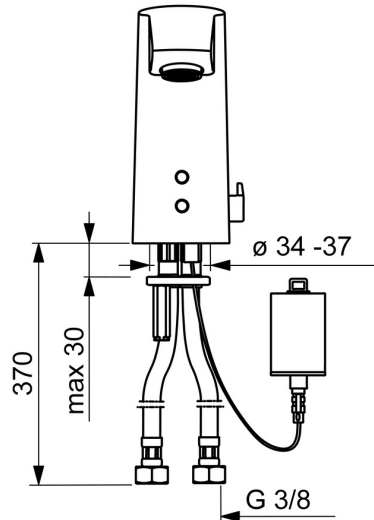

EAN: 4057304014123
static.hansa.com/64912219

- Washbasin
- Public & Semi-public
- Touchless, Bluetooth®, Battery-operated
- Deck mounted
- Chrome
- Fixed spout, Casted construction
- Standard aerator
- Temperature control handle
- Adjustable hot water stop (included, retrofittable), Temperature preset fixable
- Mixing valve for manual temperature control, Non-return valve(s), Litter filter(s)
- Autofocus infrared sensor, Solenoid valve, Low battery indicator
- Flexible inlet pipes
- Software settings adjustable via App
- Without pop-up waste, Without draw-rod opening

Technical data

Flow properties

Flow-rate at 3 bar (with flow controller) **6.0 l/min**

Technical properties

DN-size (nominal dimension) **DN15**
 Hot water supply **max. +70°C**
 Working pressure **0.5-10 bar**
 Connection size **G3/8**
 Projection **115 mm**
 Backflow prevention (EN1717) **AA**
 Material **Brass**

Approvals and Declarations

UN38.3 **UN38-3 Maxell 2CR5**
 Declaration of conformity **RED**

Spare parts

SP64912210

	Name	Code
01	Battery casing, 2CR5 6 V	59914088
02	Battery, 2CR5 6 V	59911670
03	Temperature control handle	59914108
04	Membrane for solenoid valve	1006500V
04	Membrane support ring Discontinued	59914090
05	Solenoid valve, 6 V	59914091
06	Sensor, 6 V Discontinued	59914093
06	Sensor, 6/9/12 V, Bluetooth	59914567
07	Aerator, M24x1, 6 l/min	59913727
08	Litter filters	59914085
09	One-way valve with litter screen	59914086
10	Gasket, 8x14,3x2	59914087
11	Temperature regulator	59914089
12	Cover plug	59914109
N.I.	Flexible pipe, L=375, G3/8-M10x1 (2pcs)	59914095
N.I.	Limiter	59914106