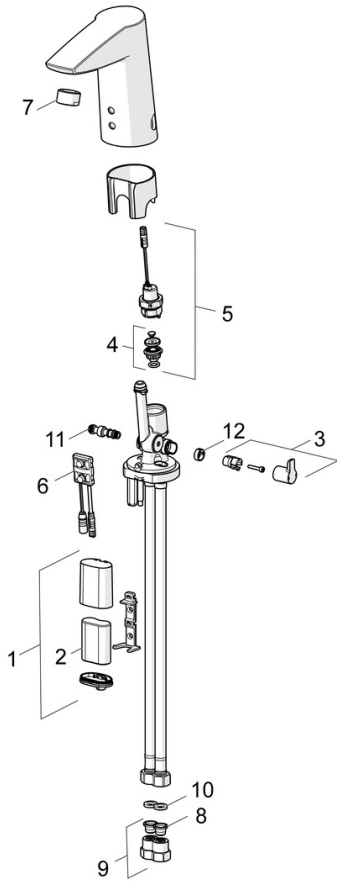

Technical data

Flow properties

Flow-rate at 3 bar (with flow controller) **6.0 l/min**

Technical properties

DN-size (nominal dimension) **DN15**
 Hot water supply **max. +70°C**
 Working pressure **0.5-10 bar**
 Connection size **G3/8**
 Projection **115 mm**
 Backflow prevention (EN1717) **AA**
 Material **Brass**

Approvals and Declarations

UN38.3 **UN38-3 Maxell 2CR5**
 Declaration of conformity **RED**

Spare parts

SP64912210

	Name	Code
01	Battery casing, 2CR5 6 V	59914088
02	Battery, 2CR5 6 V	59911670
03	Temperature control handle	59914108
04	Membrane for solenoid valve	1006500V
04	Membrane support ring Discontinued	59914090
05	Solenoid valve, 6 V	59914091
06	Sensor, 6 V Discontinued	59914093
06	Sensor, 6/9/12 V, Bluetooth	59914567
07	Aerator, M24x1, 6 l/min	59913727
08	Litter filters	59914085
09	One-way valve with litter screen	59914086
10	Gasket, 8x14,3x2	59914087
11	Temperature regulator	59914089
12	Cover plug	59914109
N.I.	Flexible pipe, L=375, G3/8-M10x1 (2pcs)	59914095
N.I.	Limiter	59914106