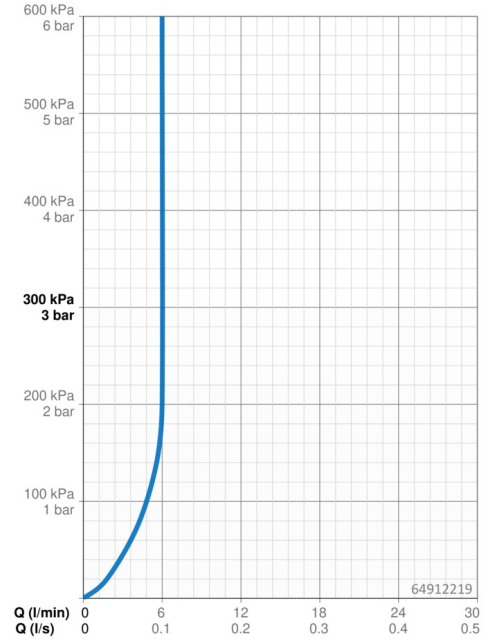

Technical data

Flow properties

Flow-rate at 3 bar (with flow controller) **6.0 l/min**

Technical properties

DN-size (nominal dimension) **DN15**
Hot water supply **max. +70°C**
Working pressure **0.5-10 bar**
Connection size **G3/8**
Projection **115 mm**
Backflow prevention (EN1717) **AA**
Material **Brass**

Software settings

Afterflow period **3 s (1-20 s)**
Automatic flush **off (off/1-120 h)**
Automatic flush period **30 s (1-1800 s)**
Max. flow period **2 min (1 - 1800 s)**

Electronic properties

Battery **Lithium 2CR5 6 V**
Bluetooth version **4.x (D034445)**

Regulations

EU Directives **C € Radio Equipment Directive 2014/53/EU , Low Voltage Directive 2014/35/EU , EMC Directive 2014/30/EU , RoHS Directive 2011/65/EU**
EN standard **EN 15091, ETSI EN 301 489-1 V1.9.2 , ETSI EN 300 328 v2.2.2 , EN 61000-6-1:2007 , EN 61000-6-3:2007+A1:2011+AC:2012 , EN 60335-1:2012+A11+A13+A1+A14+A2+A15:2021, Part 19.11.4**
Protection class **IP 55**

Approvals and Declarations

UN38.3 **UN38-3 Maxell 2CR5**
Declaration of conformity **RED**