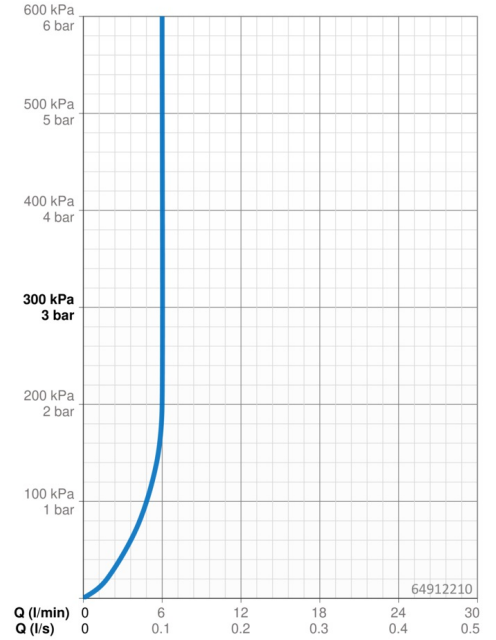

Technical data

Flow properties

Flow-rate at 3 bar (with flow controller)	6.0 l/min
Pressure loss with flow (0.1 l/s)	2 bar

Technical properties

DN-size (nominal dimension)	DN15
Hot water supply	max. +70°C
Working pressure	1-10 bar
Connection size	G3/8
Projection	115 mm
Backflow prevention (EN1717)	EB
Material	Brass

Software settings

Afterflow period	2 s ± 1 s
Max. flow period	2 min

Electronic properties

Battery	Lithium 2CR5 6 V

Regulations

EU Directives	C € EMC Directive 2014/30/EU , RoHS Directive 2011/65/EU
EN standard	EN 15091, ETSI EN 301 489-1 V1.9.2 , ETSI EN 300 328 v2.2.2 , EN 61000-6-1:2007 , EN 61000-6-3:2007+A1:2011+AC:2012 , EN 60335-1:2012+A11+A13+A14+A15:2021, Part 19.11.4
Noise class	I (ISO 3822)
Protection class	IP 55

Approvals and Declarations

UN38.3	BP 0001-3
Declaration of conformity	EMC