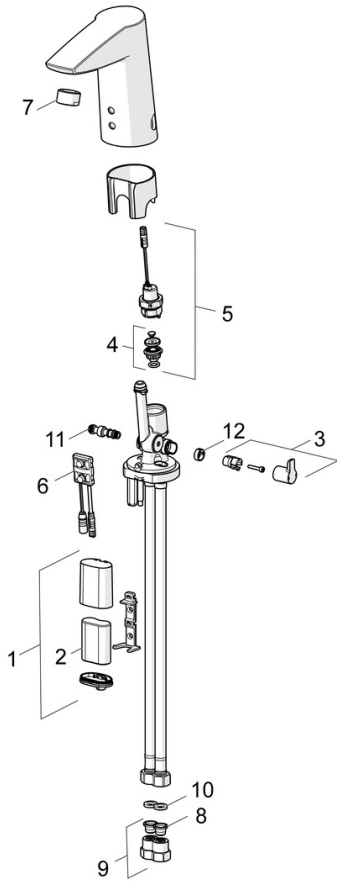

EAN: 4015474273382
static.hansa.com/64912210

- Washbasin
- Public & Semi-public
- Battery-operated, Touchless
- Deck mounted
- Chrome
- Fixed spout
- Standard aerator
- Temperature control handle
- Adjustable hot water stop (included, retrofittable)
- Mixing valve for manual temperature control, Non-return valve(s), Litter filter(s)
- Autofocus infrared sensor, Solenoid valve, Low battery indicator
- Flexible inlet pipes
- Without pop-up waste, Without draw-rod opening

Technical data

Flow properties

Flow-rate at 3 bar (with flow controller)	6.0 l/min
Pressure loss with flow (0.1 l/s)	2 bar

Technical properties

DN-size (nominal dimension)	DN15
Hot water supply	max. +70°C
Working pressure	1-10 bar
Connection size	G3/8
Projection	115 mm
Backflow prevention (EN1717)	EB
Material	Brass

Software settings

Afterflow period	2 s ± 1 s
Max. flow period	2 min

Electronic properties

Battery	Lithium 2CR5 6 V
---------	-------------------------

Regulations

EU Directives	C € EMC Directive 2014/30/EU , RoHS Directive 2011/65/EU
EN standard	EN 15091, ETSI EN 301 489-1 V1.9.2 , ETSI EN 300 328 v2.2.2 , EN 61000-6-1:2007 , EN 61000-6-3:2007+A1:2011+AC:2012 , EN 60335-1:2012+A11+A13+A14+A15:2021, Part 19.11.4
Noise class	I (ISO 3822)
Protection class	IP 55

Approvals and Declarations

UN38.3	BP 0001-3
Declaration of conformity	EMC

Spare parts

SP64912210

	Name	Code
01	Battery casing, 2CR5 6 V	59914088
02	Battery, 2CR5 6 V	59911670
03	Temperature control handle	59914108
04	Membrane for solenoid valve	1006500V
04	Membrane support ring Discontinued	59914090
05	Solenoid valve, 6 V	59914091
06	Sensor, 6 V Discontinued	59914093
06	Sensor, 6/9/12 V, Bluetooth	59914567
07	Aerator, M24x1, 6 l/min	59913727
08	Litter filters	59914085
09	One-way valve with litter screen	59914086
10	Gasket, 8x14,3x2	59914087
11	Temperature regulator	59914089
12	Cover plug	59914109
N.I.	Flexible pipe, L=375, G3/8-M10x1 (2pcs)	59914095
N.I.	Limiter	59914106