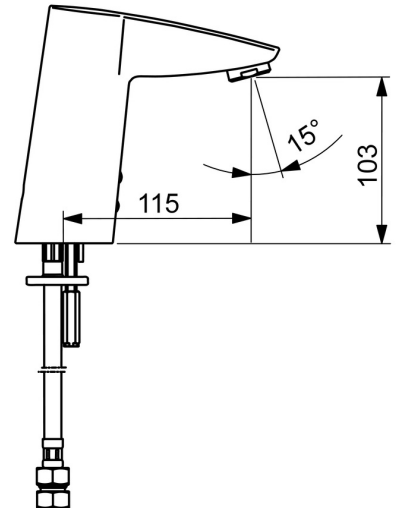

EAN: 4015474273382
static.hansa.com/64912210

- Washbasin
- Public & Semi-public
- Battery-operated, Touchless
- Deck mounted
- Chrome
- Fixed spout
- Standard aerator
- Temperature control handle
- Adjustable hot water stop (included, retrofittable)
- Mixing valve for manual temperature control, Non-return valve(s), Litter filter(s)
- Autofocus infrared sensor, Solenoid valve, Low battery indicator
- Flexible inlet pipes
- Without pop-up waste, Without draw-rod opening

Technical data

Flow properties

Flow-rate at 3 bar (with flow controller)	6.0 l/min
Pressure loss with flow (0.1 l/s)	2 bar

Technical properties

DN-size (nominal dimension)	DN15
Hot water supply	max. +70°C
Working pressure	1-10 bar
Connection size	G3/8
Projection	115 mm
Backflow prevention (EN1717)	EB
Material	Brass

Approvals and Declarations

UN38.3	BP 0001-3
Declaration of conformity	EMC

Spare parts

SP64912210

	Name	Code
01	Battery casing, 2CR5 6 V	59914088
02	Battery, 2CR5 6 V	59911670
03	Temperature control handle	59914108
04	Membrane for solenoid valve	1006500V
04	Membrane support ring Discontinued	59914090
05	Solenoid valve, 6 V	59914091
06	Sensor, 6 V Discontinued	59914093
06	Sensor, 6/9/12 V, Bluetooth	59914567
07	Aerator, M24x1, 6 l/min	59913727
08	Litter filters	59914085
09	One-way valve with litter screen	59914086
10	Gasket, 8x14,3x2	59914087
11	Temperature regulator	59914089
12	Cover plug	59914109
N.I.	Flexible pipe, L=375, G3/8-M10x1 (2pcs)	59914095
N.I.	Limiter	59914106