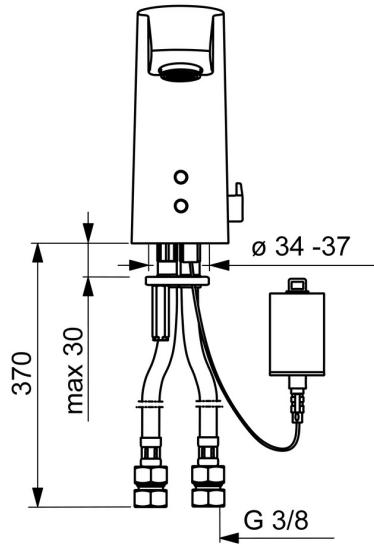

EAN: 4015474273382
static.hansa.com/64912210

- Washbasin
- Public & Semi-public
- Battery-operated, Touchless
- Deck mounted
- Chrome
- Fixed spout
- Standard aerator
- Temperature control handle
- Adjustable hot water stop (included, retrofittable)
- Mixing valve for manual temperature control, Non-return valve(s), Litter filter(s)
- Autofocus infrared sensor, Solenoid valve, Low battery indicator
- Flexible inlet pipes
- Without pop-up waste, Without draw-rod opening

Technical data

Flow properties

Flow-rate at 3 bar (with flow controller)	6.0 l/min
Pressure loss with flow (0.1 l/s)	2 bar

Technical properties

DN-size (nominal dimension)	DN15
Hot water supply	max. +70°C
Working pressure	1-10 bar
Connection size	G3/8
Projection	115 mm
Backflow prevention (EN1717)	EB
Material	Brass

Approvals and Declarations

UN38.3	BP 0001-3
Declaration of conformity	EMC

Spare parts

SP64912210

	Name	Code
01	Battery casing, 2CR5 6 V	59914088
02	Battery, 2CR5 6 V	59911670
03	Temperature control handle	59914108
04	Membrane for solenoid valve	1006500V
04	Membrane support ring Discontinued	59914090
05	Solenoid valve, 6 V	59914091
06	Sensor, 6 V Discontinued	59914093
06	Sensor, 6/9/12 V, Bluetooth	59914567
07	Aerator, M24x1, 6 l/min	59913727
08	Litter filters	59914085
09	One-way valve with litter screen	59914086
10	Gasket, 8x14,3x2	59914087
11	Temperature regulator	59914089
12	Cover plug	59914109
N.I.	Flexible pipe, L=375, G3/8-M10x1 (2pcs)	59914095
N.I.	Limiter	59914106