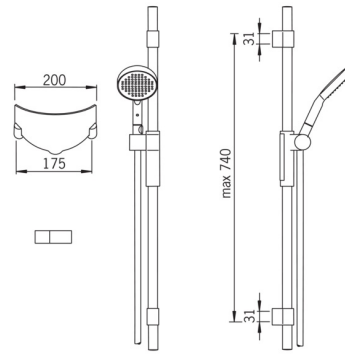

EAN: 4015474277304
static.hansa.com/64860120

- Shower solutions
- Wall mounted
- Chrome
- Adjustable shower rail bracket, Shower hose (1500 mm), Soap dish, Anti limescale technology (easy to clean)
- 2 spray functions

Technical data

Technical properties

Hot water supply	max. +65°C
Working pressure	0.5-5 bar
Connection size	G1/2

Spare parts

SP64860120

	Name	Code
01	Slide for shower rail	59914252
02	Wall bracket	59914253