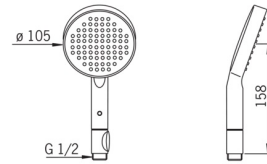

EAN: 4015474277298
static.hansa.com/64820100

- Shower solutions
- Accessories
- Chrome
- Anti limescale technology (easy to clean)
- 2 spray functions

Technical data

Technical properties

Hot water supply	max. +65°C
Working pressure	0.5-5 bar
Connection size	G1/2
Material	Composite