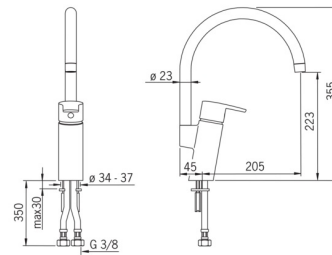

EAN: 4015474277410
static.hansa.com/64712203

- Kitchen
- Single-lever
- Deck mounted
- Chrome
- Swivel spout, Swivel range limiting option
- Standard aerator
- Hot/Cold symbols, Single operating lever/handle
- Limitation option for maximum temperature and flow-rate, Adjustable hot water stop (included, retrofittable)
- Litter filter(s), ø 40 mm ceramic cartridge for flow and temperature control
- Flexible inlet pipes

Technical data

Flow properties

Flow-rate at 3 bar **14.4 l/min**

Technical properties

DN-size (nominal dimension) **DN15**
 Hot water supply **max. +70°C**
 Working pressure **0.5-10 bar**
 Connection size **G3/8**
 Projection **205 mm**
 Material **Brass**

Regulations

EN standard **EN 817**

Spare parts

SP64712203

	Name	Code
1	Fixing plates with nuts	59914132
2	Tightening nut, M42x1.5, SW 38	59914128
3	Fixing screw, M6x65 Discontinued	59914259
4	Supporting plate	59910008
5	Cartridge, 4.0 Classic	59914129
6	Extension screw kit, M6 Discontinued	59914175
7	Spout Discontinued	59914262
8	Lever Discontinued	59914261
9	Covering cap Discontinued	59914127
10	Sealing kit	59914263
11	Aerator, M22x1 A Discontinued	59902365
12	Spout overturning stopper, 60°/0°	59914264
N.I.	Socket wrench, 9 mm	59914181