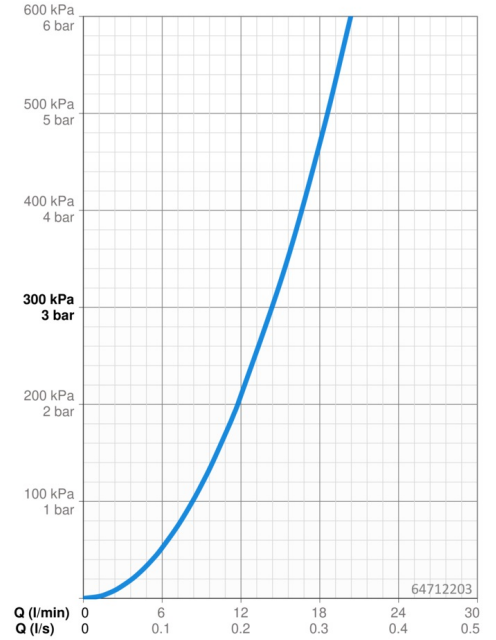

Technical data

Flow properties

Flow-rate at 3 bar **14.4 l/min**

Technical properties

DN-size (nominal dimension) **DN15**
Hot water supply **max. +70°C**
Working pressure **0.5-10 bar**
Connection size **G3/8**
Projection **205 mm**
Material **Brass**

Regulations

EN standard **EN 817**