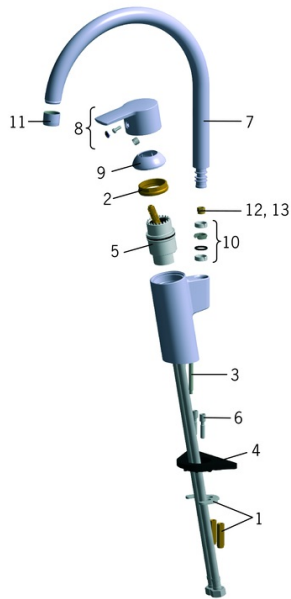

EAN: 4015474277410
static.hansa.com/64712203

- Kitchen
- Single-lever
- Deck mounted
- Chrome
- Swivel spout, Swivel range limiting option
- Standard aerator
- Hot/Cold symbols, Single operating lever/handle
- Limitation option for maximum temperature and flow-rate, Adjustable hot water stop (included, retrofittable)
- Litter filter(s), ø 40 mm ceramic cartridge for flow and temperature control
- Flexible inlet pipes

Technical data

Flow properties

Flow-rate at 3 bar **14.4 l/min**

Technical properties

DN-size (nominal dimension) **DN15**
 Hot water supply **max. +70°C**
 Working pressure **0.5-10 bar**
 Connection size **G3/8**
 Projection **205 mm**
 Material **Brass**

Regulations

EN standard **EN 817**

Spare parts

SP64712203

	Name	Code
1	Fixing plates with nuts	59914132
2	Tightening nut, M42x1.5, SW 38	59914128
3	Fixing screw, M6x65 Discontinued	59914259
4	Supporting plate	59910008
5	Cartridge, 4.0 Classic	59914129
6	Extension screw kit, M6 Discontinued	59914175
7	Spout Discontinued	59914262
8	Lever Discontinued	59914261
9	Covering cap Discontinued	59914127
10	Sealing kit	59914263
11	Aerator, M22x1 A Discontinued	59902365
12	Spout overturning stopper, 60°/0°	59914264
N.I.	Socket wrench, 9 mm	59914181