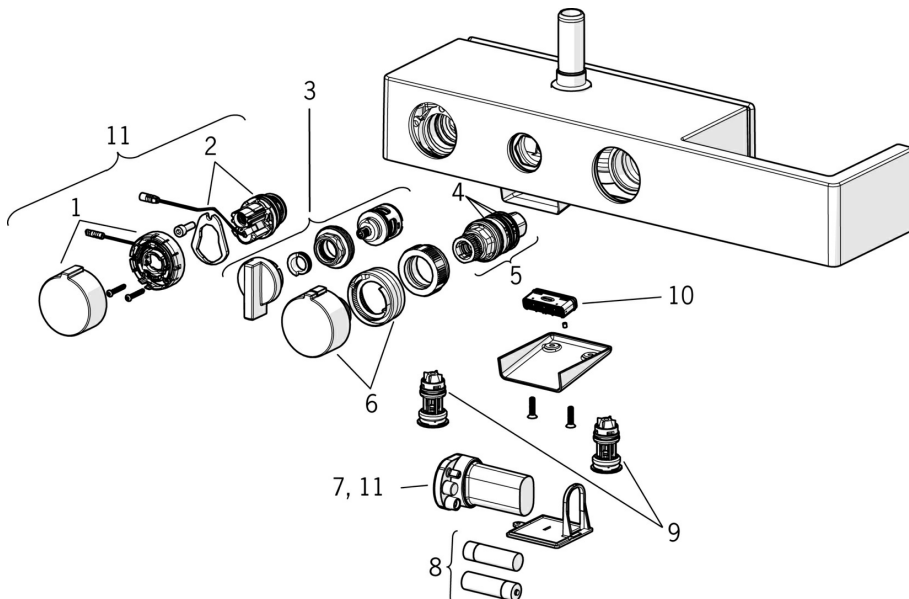

EAN: 4015474273412
static.hansa.com/6465020082

- Shower solutions
- Tiptronic, Battery-operated, Thermostatic
- Wall mounted
- White
- Adjustable flow angle
- Temperature control handle, Flow control handle
- Integrated into flow control handle
- Press pad with EcoLed
- Adjustable shower rail bracket, Soap dish, Shower hose (2000 mm), Overhead shower
- Rain - Even and strong water stream
- Safety stop against scalding at 38°C
- Thermostatic cartridge for automatic temperature control, Litter filter(s), Non-return valve(s)
- Light indicated function(s), Solenoid valve, External control unit, Low battery indicator
- Eccentric coupling(s), Silencer(s), Cover plate(s)
- protected against back-flow in domestic use (according to DIN EN 1717)
- 2 spray functions

Technical data

Flow properties

Flow-rate at 3 bar	13.2 l/min
Pressure loss with flow (0.2 l/s)	2.5 bar

Technical properties

DN-size (nominal dimension)	DN15
Hot water supply	max. +70°C
Working pressure	1-10 bar
Installation width	150 ± 15 mm
Backflow prevention (EN1717)	EB

Approvals and Declarations

UN38.3	1118120077
Declaration of conformity	EMC

Spare parts

SP6465020082

Name	Code
1 EcoLed press pad	59914398
2 Solenoid valve	59914366
3 Diverter	59914119
4 O-ring kit	59914113
5 Thermostatic cartridge, 3.4	59914114
6 Temperature control handle	59914120
7 Control unit, 3 V Discontinued	59914399
8 Battery, 1.5 V AA Lithium	59914136
9 One-way valve with litter screen Discontinued	59914121
10 Aerator Discontinued	59914123
11 Update kit	59914400
N.I. Slide for shower rail	59914252
N.I. Overhead shower, d 238 mm	59914277