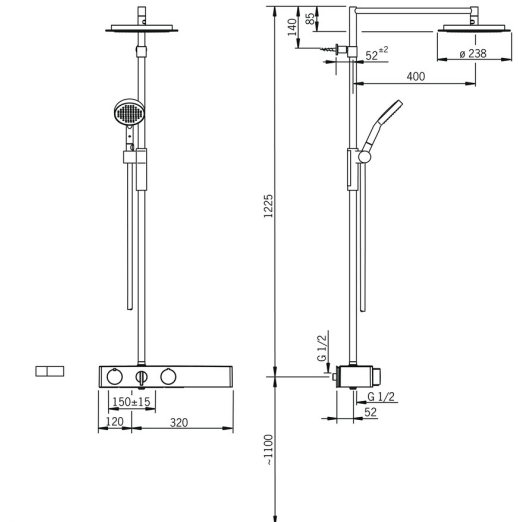

EAN: 4015474273412
static.hansa.com/6465020082

- Shower solutions
- Tiptronic, Battery-operated, Thermostatic
- Wall mounted
- White
- Adjustable flow angle
- Temperature control handle, Flow control handle
- Integrated into flow control handle
- Press pad with EcoLed
- Adjustable shower rail bracket, Soap dish, Shower hose (2000 mm), Overhead shower
- Rain - Even and strong water stream
- Safety stop against scalding at 38°C
- Thermostatic cartridge for automatic temperature control, Litter filter(s), Non-return valve(s)
- Light indicated function(s), Solenoid valve, External control unit, Low battery indicator
- Eccentric coupling(s), Silencer(s), Cover plate(s)
- protected against back-flow in domestic use (according to DIN EN 1717)
- 2 spray functions

Technical data

Flow properties

Flow-rate at 3 bar	13.2 l/min
Pressure loss with flow (0.2 l/s)	2.5 bar

Technical properties

DN-size (nominal dimension)	DN15
Hot water supply	max. +70°C
Working pressure	1-10 bar
Installation width	150 ± 15 mm
Backflow prevention (EN1717)	EB

Approvals and Declarations

UN38.3	1118120077
Declaration of conformity	EMC

Spare parts

SP6465020082

Name	Code
1 EcoLed press pad	59914398
2 Solenoid valve	59914366
3 Diverter	59914119
4 O-ring kit	59914113
5 Thermostatic cartridge, 3.4	59914114
6 Temperature control handle	59914120
7 Control unit, 3 V Discontinued	59914399
8 Battery, 1.5 V AA Lithium	59914136
9 One-way valve with litter screen Discontinued	59914121
10 Aerator Discontinued	59914123
11 Update kit	59914400
N.I. Slide for shower rail	59914252
N.I. Overhead shower, d 238 mm	59914277