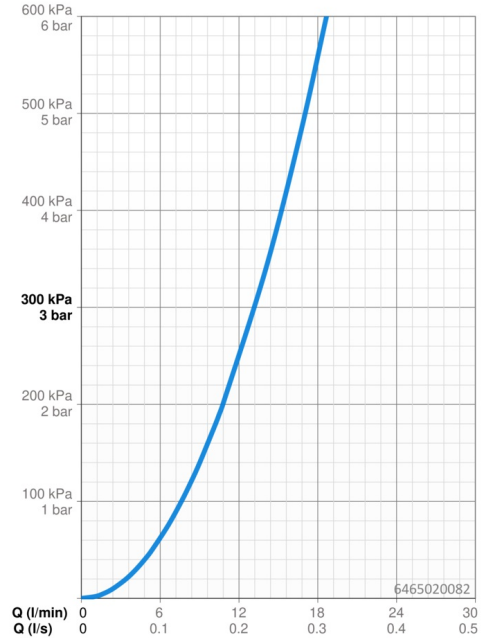

Technical data

Flow properties

Flow-rate at 3 bar	13.2 l/min
Pressure loss with flow (0.2 l/s)	2.5 bar

Technical properties

DN-size (nominal dimension)	DN15
Hot water supply	max. +70°C
Working pressure	1-10 bar
Installation width	150 ± 15 mm
Backflow prevention (EN1717)	EB

Software settings

Max. flow period	4 min

Electronic properties

Battery	AA 1.5 V Lithium x 2

Regulations

EU Directives	C E EMC Directive 2014/30/EU, RoHS Directive 2011/65/EU
EN standard	EN 1111, EN 15091, ETSI EN 301 489-1 V1.9.2, ETSI EN 300 328 v2.2.2, EN 61000-6-1:2007, EN 61000-6-3:2007+A1:2011+AC:2012, EN 60335-1:2012+A11+A13+A14+A14+A2+A15:2021, Part 19.11.4
Noise class	II (ISO3822) Oras Lab.
Protection class	IP 55

Approvals and Declarations

UN38.3	1118120077
Declaration of conformity	EMC

Spare parts

SP6465020082

Name	Code
1 EcoLed press pad	59914398
2 Solenoid valve	59914366
3 Diverter	59914119
4 O-ring kit	59914113
5 Thermostatic cartridge, 3.4	59914114
6 Temperature control handle	59914120
7 Control unit, 3 V Discontinued	59914399
8 Battery, 1.5 V AA Lithium	59914136
9 One-way valve with litter screen Discontinued	59914121
10 Aerator Discontinued	59914123
11 Update kit	59914400
N.I. Slide for shower rail	59914252
N.I. Overhead shower, d 238 mm	59914277