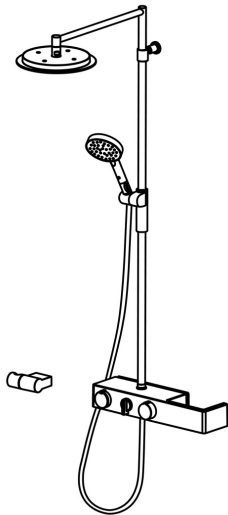

EAN: 4015474273412
static.hansa.com/6465020082

- Shower solutions
- Tiptronic, Battery-operated, Thermostatic
- Wall mounted
- White
- Adjustable flow angle
- Temperature control handle, Flow control handle
- Integrated into flow control handle
- Press pad with EcoLed
- Adjustable shower rail bracket, Soap dish, Shower hose (2000 mm), Overhead shower
- Rain - Even and strong water stream
- Safety stop against scalding at 38°C
- Thermostatic cartridge for automatic temperature control, Litter filter(s), Non-return valve(s)
- Light indicated function(s), Solenoid valve, External control unit, Low battery indicator
- Eccentric coupling(s), Silencer(s), Cover plate(s)
- protected against back-flow in domestic use (according to DIN EN 1717)
- 2 spray functions

Technical data

Flow properties

Flow-rate at 3 bar	13.2 l/min
Pressure loss with flow (0.2 l/s)	2.5 bar

Technical properties

DN-size (nominal dimension)	DN15
Hot water supply	max. +70°C
Working pressure	1-10 bar
Installation width	150 ± 15 mm
Backflow prevention (EN1717)	EB