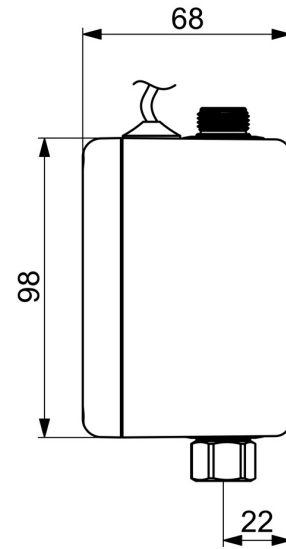

Key Features

Self powering
Energy Harvesting
Supports 3V products from HANSA

- Health & Care, Accessories
- Self-powered
- Wall mounted
- Anthracite grey
- Litter filter(s)
- Power supply
- Internal thread