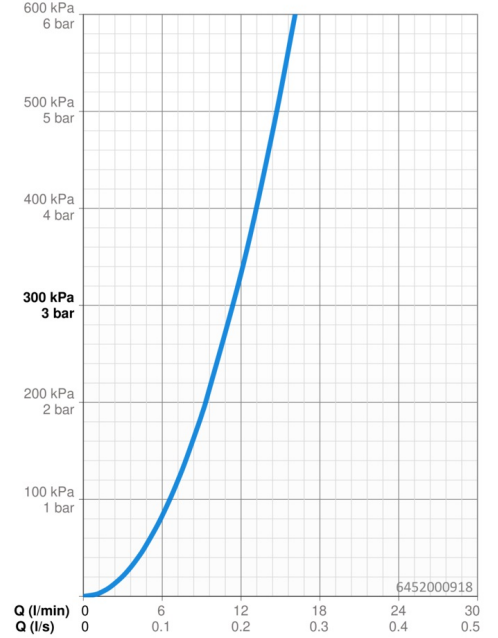

Technical data

Flow properties

Flow-rate at 3 bar	11.4 l/min
Pressure loss with flow (0.1 l/s)	0.87 bar

Technical properties

Hot water supply	max. +70°C
Working pressure	1-10 bar
Connection size	G3/8
Material	Composite

Electronic properties

Battery	LS17500 A Li-SOCl₂ Lithium 3.6V

Regulations

EU Directives	C € Radio Equipment Directive 2014/53/EU , Low Voltage Directive 2014/35/EU , EMC Directive 2014/30/EU , RoHS Directive 2011/65/EU
EN standard	ETSI EN 301 489-1 V1.9.2 , ETSI EN 300 328 v2.2.2 , EN 61000-6-1:2007 , EN 61000-6-3:2007+A1:2011+AC:2012 , EN 60335-1:2012+A11+A13+A14+A14+A2+A15:2021, Part 19.11.4
Noise class	I (ISO 3822)
Protection class	IP 55

Approvals and Declarations

ABP	PA-IX 062/I
UN38.3	UN38-3 Saft LS17500
Declaration of conformity	RED