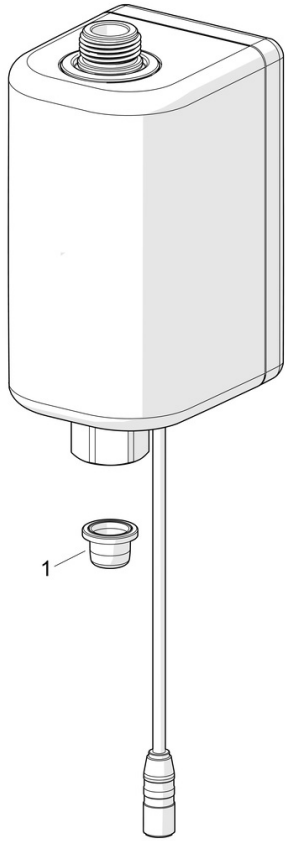

Spare parts

SP6451000918

	Name	Code
01	Litter filter	59911684