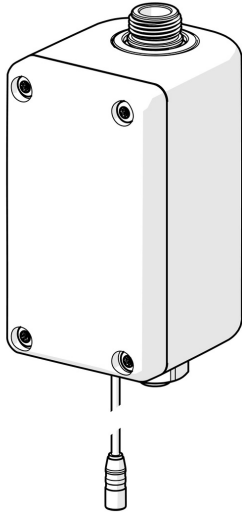

EAN: 4057304016981  
[static.hansa.com/6452000918](https://static.hansa.com/6452000918)

HANSA Power module is self powering and supporting energy harvesting.

With our new power module there is no need to think about where to hide the power cables or when to change the battery. This solution is plug and play: Connect the module to the water supply and connect the power cable to the faucet, and you are ready to use your faucet for many years.

#### Key Features

Self powering  
 Energy Harvesting  
 Supports 3V products from HANSA

- Health & Care, Accessories
- Self-powered
- Wall mounted
- Anthracite grey
- Litter filter(s)
- Power supply
- Internal thread

### Technical properties

Hot water supply	<b>max. +70°C</b>
Working pressure	<b>1-10 bar</b>
Connection size	<b>G3/8</b>
Material	<b>Composite</b>