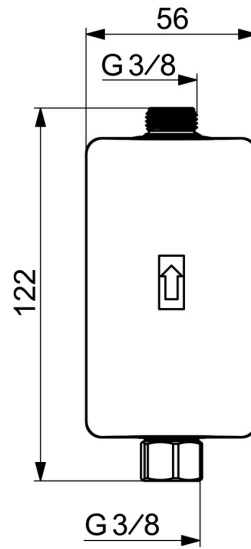

Key Features

Self powering
Energy Harvesting
Supports 3V products from HANSA

- Health & Care, Accessories
- Self-powered
- Wall mounted
- Anthracite grey
- Litter filter(s)
- Power supply
- Internal thread