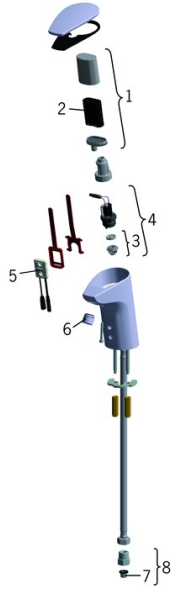

EAN: 4015474277120
static.hansa.com/64472211

- Washbasin
- Touchless, Battery-operated
- Deck mounted
- Chrome
- Standard aerator
- Litter filter(s)

Technical data

Technical properties

Hot water supply	max. +70°C
Working pressure	0.5-10 bar
Material	Brass

Electronic properties

Battery	Lithium 2CR5 6 V
---------	-------------------------

Spare parts

SP64472210

	Name	Code
01	Battery casing	59914154
02	Battery, 2CR5 6 V	59911670
03	Membrane for solenoid valve	1006500V
03	Membrane support ring Discontinued	59914090
04	Solenoid valve, 6 V	59914091
05	Sensor, 6 V	59914224
05	Sensor, 6 V / 72h	59914248
06	Aerator, M18x1	59914225
07	Litter filters	59914085
08	Nipple, G3/8xG3/8	59914226
N.I.	Flexible pipe, L=375, G3/8-M10x1 (2pcs)	59914095