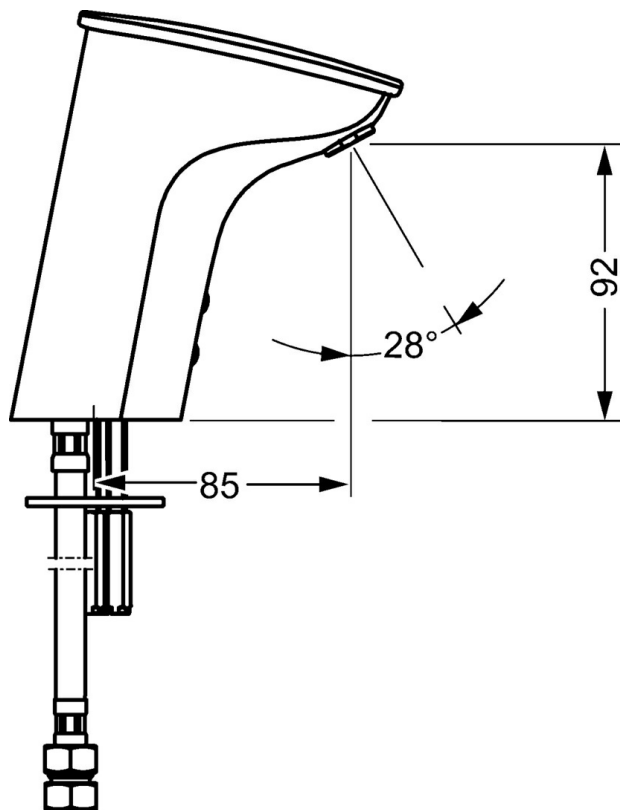

EAN: 4015474277120
static.hansa.com/64472211

- Washbasin
- Touchless, Battery-operated
- Deck mounted
- Chrome
- Standard aerator
- Litter filter(s)

Technical data

Technical properties

Hot water supply	max. +70°C
Working pressure	0.5-10 bar
Material	Brass

Electronic properties

Battery	Lithium 2CR5 6 V
---------	-------------------------

Spare parts

SP64472210

	Name	Code
01	Battery casing	59914154
02	Battery, 2CR5 6 V	59911670
03	Membrane for solenoid valve	1006500V
03	Membrane support ring Discontinued	59914090
04	Solenoid valve, 6 V	59914091
05	Sensor, 6 V	59914224
05	Sensor, 6 V / 72h	59914248
06	Aerator, M18x1	59914225
07	Litter filters	59914085
08	Nipple, G3/8xG3/8	59914226
N.I.	Flexible pipe, L=375, G3/8-M10x1 (2pcs)	59914095