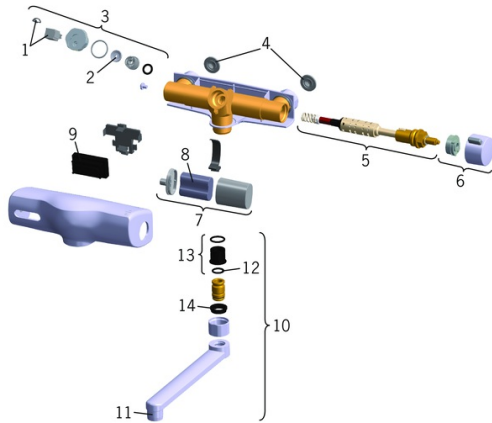

Software settings

Afterflow period **2 s ± 1 s**
 Automatic flush **off (off/24/48/72 h)**
 Automatic flush period **30 s**
 Max. flow period **2 min**
 Opening range **0-5 cm**

Electronic properties

Battery **Lithium 2CR5 6 V**

Regulations

EU Directives **C € EMC Directive 2014/30/EU, RoHS Directive 2011/65/EU**
 EN standard **EN 15091, ETSI EN 301 489-1 V1.9.2, ETSI EN 300 328 v2.2.2, EN 61000-6-1:2007, EN 61000-6-3:2007+A1:2011+AC:2012, EN 60335-1:2012+A11+A13+A1+A14+A2+A15:2021, Part 19.11.4**
 Protection class **IP 55**

Approvals and Declarations

UN38.3 **UN38-3 Maxell 2CR5**
 Declaration of conformity **EMC**

Spare parts

SP64452201

	Name	Code
1	Pilot valve	59914149
2	Membrane	59914150
3	Solenoid valve	59914151
4	Filter sealing, G3/4	59911076
5	Pressostatic cartridge	59914152
6	Temperature control handle	59914153
7	Battery casing	59914154
8	Battery, 2CR5 6 V	59911670
9	Sensor, 6 V	59914155
10	Spout, L=100	59914230
10	Spout, L=200	59914156
11	Aerator, M22x1	59914157
12	O-ring, 13.6x2.4	59914158
13	Bushing (10 pcs), 18/20.6	59914159
14	Retaining ring Discontinued	59914160
N.I.	Magnetic key	59914378