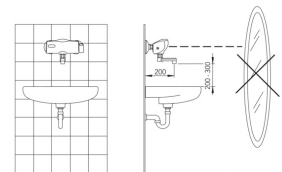

Technical data

Flow properties

Flow-rate at 3 bar (with flow controller) **6.0 l/min**

Technical properties

DN-size (nominal dimension) **DN15**
Hot water supply **max. +70°C**
Working pressure **1-10 bar**
Installation width **150 ± 15 mm**
Projection **150 mm**
Backflow prevention (EN1717) **AA**
Material **Brass**

Software settings

Afterflow period **2 s ± 1 s**
Automatic flush **off (off/24/48/72 h)**
Automatic flush period **30 s**
Max. flow period **2 min**
Opening range **0-5 cm**

Electronic properties

Battery **Lithium 2CR5 6 V**

Regulations

EU Directives **C € EMC Directive 2014/30/EU, RoHS Directive 2011/65/EU**
EN standard **EN 15091, ETSI EN 301 489-1 V1.9.2, ETSI EN 300 328 v2.2.2, EN 61000-6-1:2007, EN 61000-6-3:2007+A1:2011+AC:2012, EN 60335-1:2012+A11+A13+A1+A14+A2+A15:2021, Part 19.11.4**
Protection class **IP 55**

Approvals and Declarations

UN38.3 **UN38-3 Maxell 2CR5**
Declaration of conformity **EMC**