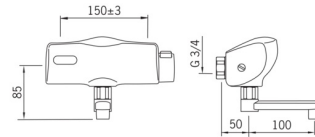

EAN: 4015474277182
static.hansa.com/64462201

- Public & Semi-public, Health & Care
- Battery-operated, Touchless
- Wall mounted
- Chrome
- Swivel spout, Profile construction
- Standard aerator
- Temperature control handle
- Limitation option for maximum temperature and flow-rate
- Litter filter(s), Non-return valve(s), Pressostatic cartridge for automatic temperature control
- Autofocus infrared sensor, Solenoid valve, Low battery indicator
- Eccentric coupling(s), with integrated shut-off valve(s)
- Software settings adjustable via magnetic key

Technical data

Flow properties

Flow-rate at 3 bar (with flow controller) **6.0 l/min**

Technical properties

DN-size (nominal dimension) **DN15**
 Hot water supply **max. +70°C**
 Working pressure **1-10 bar**
 Installation width **150 ± 15 mm**
 Projection **150 mm**
 Backflow prevention (EN1717) **AA**
 Material **Brass**

Approvals and Declarations

UN38.3 **UN38-3 Maxell 2CR5**
 Declaration of conformity **EMC**

Spare parts

SP64452201

	Name	Code
1	Pilot valve	59914149
2	Membrane	59914150
3	Solenoid valve	59914151
4	Filter sealing, G3/4	59911076
5	Pressostatic cartridge	59914152
6	Temperature control handle	59914153
7	Battery casing	59914154
8	Battery, 2CR5 6 V	59911670
9	Sensor, 6 V	59914155
10	Spout, L=100	59914230
10	Spout, L=200	59914156
11	Aerator, M22x1	59914157
12	O-ring, 13.6x2.4	59914158
13	Bushing (10 pcs), 18/20.6	59914159
14	Retaining ring Discontinued	59914160
N.I.	Magnetic key	59914378