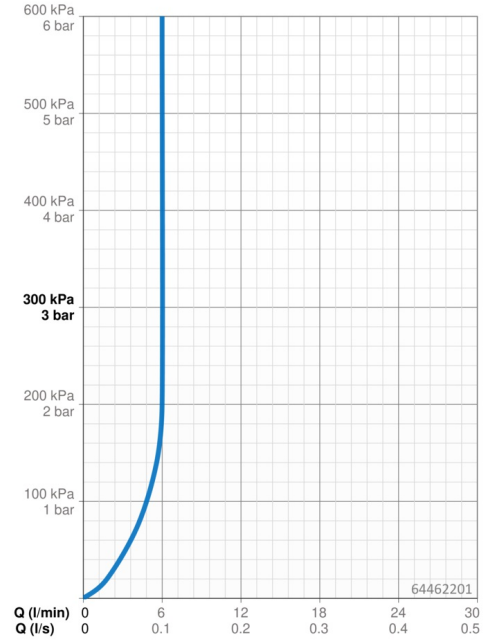

Technical data

Flow properties

Flow-rate at 3 bar (with flow controller) **6.0 l/min**

Technical properties

DN-size (nominal dimension) **DN15**
Hot water supply **max. +70°C**
Working pressure **1-10 bar**
Installation width **150 ± 15 mm**
Projection **150 mm**
Backflow prevention (EN1717) **AA**
Material **Brass**

Software settings

Afterflow period **2 s ± 1 s**
Automatic flush **off (off/24/48/72 h)**
Automatic flush period **30 s**
Max. flow period **2 min**
Opening range **0-5 cm**

Electronic properties

Battery **Lithium 2CR5 6 V**

Regulations

EU Directives **C € EMC Directive 2014/30/EU, RoHS Directive 2011/65/EU**
EN standard **EN 15091, ETSI EN 301 489-1 V1.9.2, ETSI EN 300 328 v2.2.2, EN 61000-6-1:2007, EN 61000-6-3:2007+A1:2011+AC:2012, EN 60335-1:2012+A11+A13+A1+A14+A2+A15:2021, Part 19.11.4**
Protection class **IP 55**

Approvals and Declarations

UN38.3 **UN38-3 Maxell 2CR5**
Declaration of conformity **EMC**