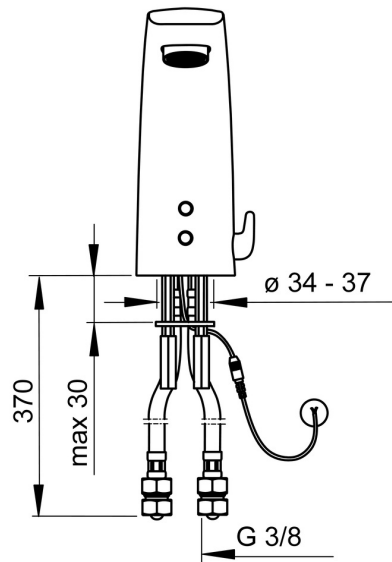

EAN: 4015474277090  
[static.hansa.com/64432000](http://static.hansa.com/64432000)

- Public & Semi-public
- Touchless, External transformer
- Deck mounted
- Chrome
- Fixed spout, Casted construction
- Protection against burglary, Standard aerator
- Temperature control handle
- Temperature preset fixable, Adjustable hot water stop (included, retrofittable)
- Mixing valve for manual temperature control, Non-return valve(s), Litter filter(s)
- Autofocus infrared sensor, Solenoid valve
- Flexible inlet pipes
- Convertible for cold or premixed-water supply
- Without transformer, Without pop-up waste, Without draw-rod opening

### Flow properties

Flow-rate at 3 bar (with flow controller) **6.0 l/min**

### Technical properties

DN-size (nominal dimension) **DN15**  
 Hot water supply **max. +70°C**  
 Working pressure **1-10 bar**  
 Connection size **G3/8**  
 Projection **112 mm**  
 Backflow prevention (EN1717) **AA**  
 Material **Brass**

### Electronic properties

Electrical Connection **12 VDC**