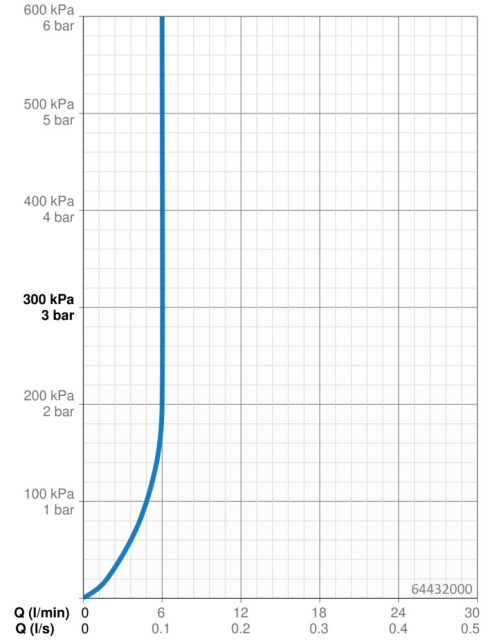

Technical data

Flow properties

Flow-rate at 3 bar (with flow controller) **6.0 l/min**

Technical properties

DN-size (nominal dimension) **DN15**
Hot water supply **max. +70°C**
Working pressure **1-10 bar**
Connection size **G3/8**
Projection **112 mm**
Backflow prevention (EN1717) **AA**
Material **Brass**

Software settings

Afterflow period **2 s ± 1 s**
Max. flow period **2 min**

Electronic properties

Electrical Connection **12 VDC**

Regulations

EU Directives **C E Low Voltage Directive 2014/35/EU , EMC Directive 2014/30/EU , RoHS Directive 2011/65/EU**
EN standard **EN 15091, ETSI EN 301 489-1 V1.9.2, ETSI EN 300 328 v2.2.2, EN 61000-6-1:2007, EN 61000-6-3:2007+A1:2011+AC:2012, EN 60335-1:2012+A11+A13+A14+A2+A15:2021, Part 19.11.4**
Protection class **IP 55 / transformer IP 40**

Approvals and Declarations

Declaration of conformity **LVD**