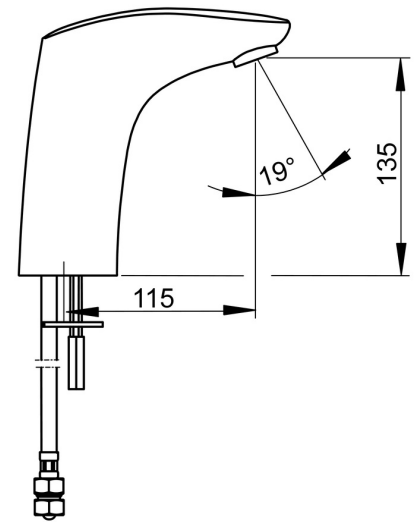

EAN: 4015474277090  
[static.hansa.com/64432000](http://static.hansa.com/64432000)

- Public & Semi-public
- Touchless, External transformer
- Deck mounted
- Chrome
- Fixed spout, Casted construction
- Protection against burglary, Standard aerator
- Temperature control handle
- Temperature preset fixable, Adjustable hot water stop (included, retrofittable)
- Mixing valve for manual temperature control, Non-return valve(s), Litter filter(s)
- Autofocus infrared sensor, Solenoid valve
- Flexible inlet pipes
- Convertible for cold or premixed-water supply
- Without transformer, Without pop-up waste, Without draw-rod opening

### Technical properties

DN-size (nominal dimension) **DN15**  
 Hot water supply **max. +70°C**  
 Working pressure **1-10 bar**  
 Connection size **G3/8**  
 Projection **112 mm**  
 Backflow prevention (EN1717) **AA**  
 Material **Brass**