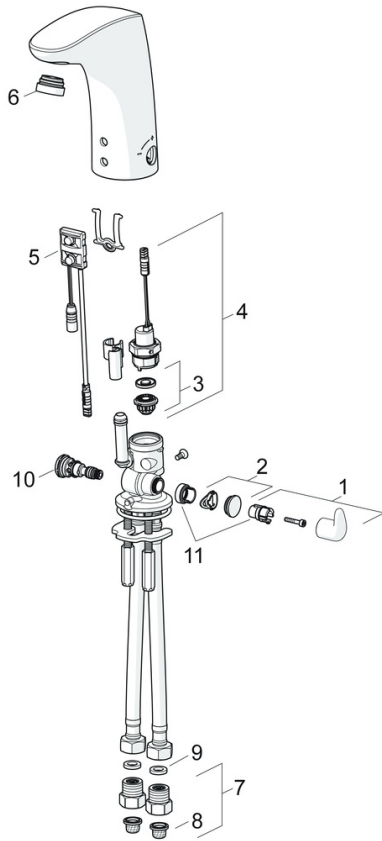

Spare parts

SP64432000

	Name	Code
01	Temperature control handle	59914100
02	Cover plug	59914104
03	Membrane for solenoid valve	1006500V
03	Membrane support ring Discontinued	59914090
04	Solenoid valve, 6 V	59914091
05	Sensor, 12 V Discontinued	59914098
05	Sensor, 12 V /72h Discontinued	59914229
06	Aerator and key, M24x1, 6 l/min	59914105
07	One-way valve with litter screen	59914086
08	Litter filters	59914085
09	Gasket, 8x14.3x2	59914087
10	Temperature regulator	59914089
11	Limiter	59914106