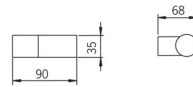

EAN: 4015474277311
static.hansa.com/64390100

- Shower solutions
- Accessories
- Wall mounted
- Chrome
- Shower holder

Technical data

Technical properties

Material

Composite