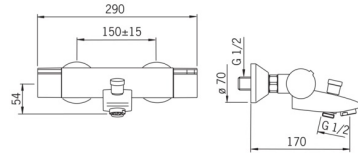

EAN: 4015474277281
static.hansa.com/64132101

- Bath tub & Shower
- Thermostatic
- Wall mounted
- Chrome
- Temperature control handle, Flow control handle, Safety feature for water temperature
- Pull operated diverter, Automatic reset
- Safety stop against scalding at 38°C
- Thermostatic cartridge for automatic temperature control, Litter filter(s), Ceramic head part for flow control
- Eccentric coupling(s)
- Inner body made of DZR brass
- protected against back-flow in domestic use (according to DIN EN 1717)

Technical data

Flow properties

Flow-rate at 3 bar **18.0 / 16.2 l/min**

Technical properties

DN-size (nominal dimension) **DN15**
 Hot water supply **max. +80°C**
 Working pressure **1-10 bar**
 Installation width **cc150 ± 15 mm**
 Projection **170 mm**

Regulations

EN standard **EN 1111**

Spare parts

SP64132101

	Name	Code
1	Flow control handle Discontinued	59914246
2	Headpart, G1/2	59914111
3	Filter sealing, G3/4	59911076
4	O-ring kit	59914113
5	Temperature control handle Discontinued	59914134
6	Diverter Discontinued	59914247
7	Aerator, M28x1 D	59907198
8	Thermostatic cartridge, 3.4	59914114
N.I.	Temperature adjustment limiter	59914426