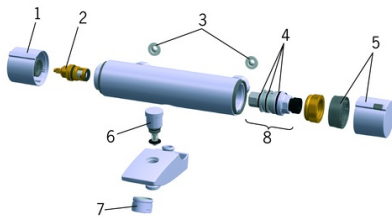

EAN: 4015474277281
static.hansa.com/64132101

- Bath tub & Shower
- Thermostatic
- Wall mounted
- Chrome
- Temperature control handle, Flow control handle, Safety feature for water temperature
- Pull operated diverter, Automatic reset
- Safety stop against scalding at 38°C
- Thermostatic cartridge for automatic temperature control, Litter filter(s), Ceramic head part for flow control
- Eccentric coupling(s)
- Inner body made of DZR brass
- protected against back-flow in domestic use (according to DIN EN 1717)

Technical data

Flow properties

Flow-rate at 3 bar **18.0 / 16.2 l/min**

Technical properties

DN-size (nominal dimension) **DN15**
 Hot water supply **max. +80°C**
 Working pressure **1-10 bar**
 Installation width **cc150 ± 15 mm**
 Projection **170 mm**

Regulations

EN standard **EN 1111**

Spare parts

SP64132101

	Name	Code
1	Flow control handle Discontinued	59914246
2	Headpart, G1/2	59914111
3	Filter sealing, G3/4	59911076
4	O-ring kit	59914113
5	Temperature control handle Discontinued	59914134
6	Diverter Discontinued	59914247
7	Aerator, M28x1 D	59907198
8	Thermostatic cartridge, 3.4	59914114
N.I.	Temperature adjustment limiter	59914426