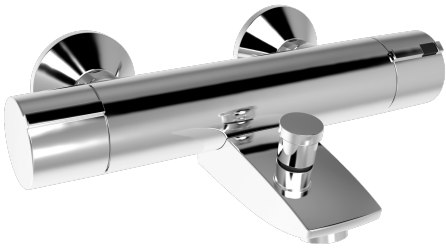

EAN: 4015474277281
static.hansa.com/64132101

- Bath tub & Shower
- Thermostatic
- Wall mounted
- Chrome
- Temperature control handle, Flow control handle, Safety feature for water temperature
- Pull operated diverter, Automatic reset
- Safety stop against scalding at 38°C
- Thermostatic cartridge for automatic temperature control, Litter filter(s), Ceramic head part for flow control
- Eccentric coupling(s)
- Inner body made of DZR brass
- protected against back-flow in domestic use (according to DIN EN 1717)

Technical data

Flow properties

Flow-rate at 3 bar **18.0 / 16.2 l/min**

Technical properties

DN-size (nominal dimension) **DN15**
 Hot water supply **max. +80°C**
 Working pressure **1-10 bar**
 Installation width **cc150 ± 15 mm**
 Projection **170 mm**

Regulations

EN standard **EN 1111**

Spare parts

SP64132101

	Name	Code
1	Flow control handle Discontinued	59914246
2	Headpart, G1/2	59914111
3	Filter sealing, G3/4	59911076
4	O-ring kit	59914113
5	Temperature control handle Discontinued	59914134
6	Diverter Discontinued	59914247
7	Aerator, M28x1 D	59907198
8	Thermostatic cartridge, 3.4	59914114
N.I.	Temperature adjustment limiter	59914426