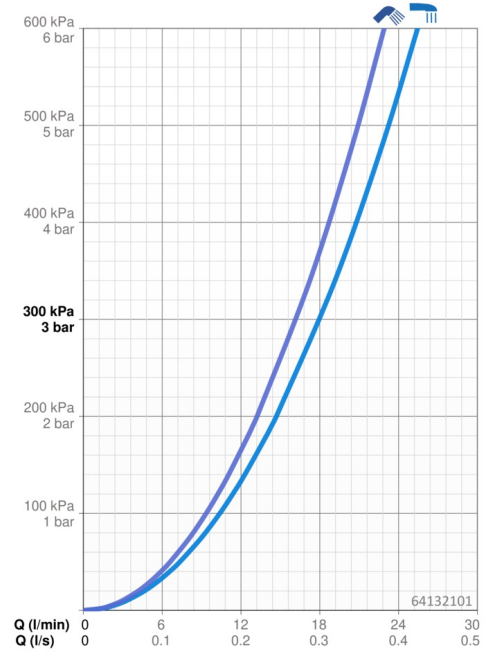

Technical data

Flow properties

Flow-rate at 3 bar **18.0 / 16.2 l/min**

Technical properties

DN-size (nominal dimension) **DN15**
Hot water supply **max. +80°C**
Working pressure **1-10 bar**
Installation width **cc150 ± 15 mm**
Projection **170 mm**

Regulations

EN standard **EN 1111**