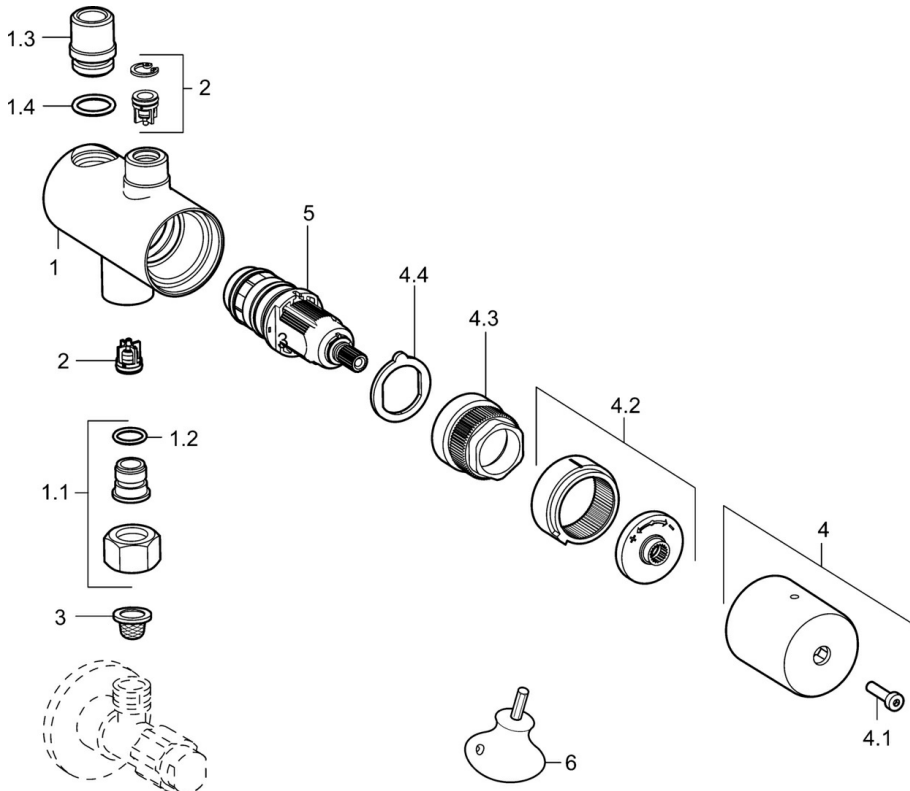

EAN: 4015474275270
static.hansa.com/63410020

- Health & Care
- Thermostatic
- Chrome
- Temperature control handle
- Thermostatic cartridge for automatic temperature control, Non-return valve(s), Litter filter(s)
- Inner body made of DZR brass, Surfaces in contact with drinking water contain less than 0.3% lead, Waterways without nickel coating, Thermal disinfection without cartridge readjustment
- Without couplings

Technical data

Flow properties

Flow-rate at 3 bar **12.6 l/min**

Technical properties

Hot water supply **max. +80°C**
 Working pressure **0.5-10 bar**
 Connection size **G3/8**
 Backflow prevention (EN1717) **EB**

Regulations

EN standard **EN 1111**
 Noise class **I (ISO 3822)**

Approvals and Declarations

DVGW **NW-6509CL0481**
 ABP **P-IX 29959/IA**
 Declaration of conformity **DoC**

Spare parts

SP63410020

	Name	Code
1.1	Connection nipple, G3/8 Discontinued	59912848
1.2	O-ring, d 10.10x1.60 Discontinued	59905072
2	Non-return valve, DN8	59914030
3	Litter filter	59911684
4	Handle	59914171
4.1	Screw set Discontinued	59914174
4.2	Temperature adjustment limiter Discontinued	59914172
4.3	Fixing screw, M30x2 SW22 Discontinued	59914173
4.4	Screw set Discontinued	59914174
5	Thermostatic cartridge, 2.7	59913823
6	Key	59914077