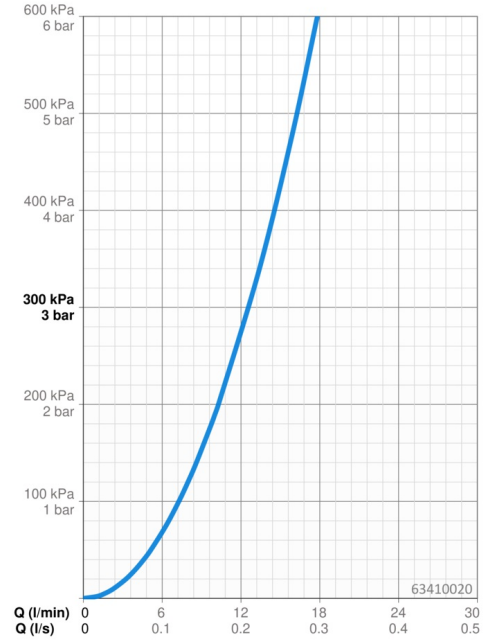

Technical data

Flow properties

Flow-rate at 3 bar **12.6 l/min**

Technical properties

Hot water supply **max. +80°C**
Working pressure **0.5-10 bar**
Connection size **G3/8**
Backflow prevention (EN1717) **EB**

Regulations

EN standard **EN 1111**
Noise class **I (ISO 3822)**

Approvals and Declarations

DVGW **NW-6509CL0481**
ABP **P-IX 29959/IA**
Declaration of conformity **DoC**