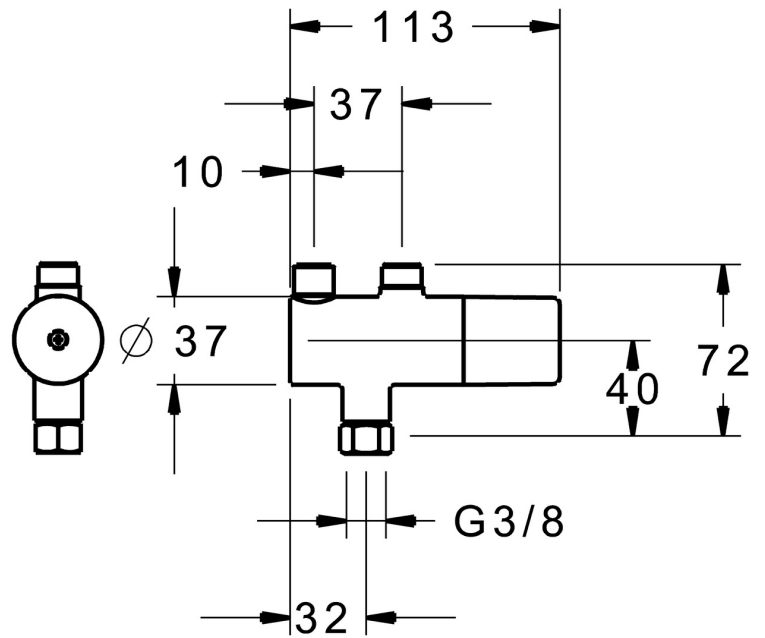

EAN: 4015474275270
static.hansa.com/63410020

- Health & Care
- Thermostatic
- Chrome
- Temperature control handle
- Thermostatic cartridge for automatic temperature control, Non-return valve(s), Litter filter(s)
- Inner body made of DZR brass, Surfaces in contact with drinking water contain less than 0.3% lead, Waterways without nickel coating, Thermal disinfection without cartridge readjustment
- Without couplings

Technical data

Flow properties

Flow-rate at 3 bar **12.6 l/min**

Technical properties

Hot water supply **max. +80°C**
 Working pressure **0.5-10 bar**
 Connection size **G3/8**
 Backflow prevention (EN1717) **EB**

Regulations

EN standard **EN 1111**
 Noise class **I (ISO 3822)**

Approvals and Declarations

DVGW **NW-6509CL0481**
 ABP **P-IX 29959/IA**
 Declaration of conformity **DoC**

Spare parts

SP63410020

	Name	Code
1.1	Connection nipple, G3/8 Discontinued	59912848
1.2	O-ring, d 10.10x1.60 Discontinued	59905072
2	Non-return valve, DN8	59914030
3	Litter filter	59911684
4	Handle	59914171
4.1	Screw set Discontinued	59914174
4.2	Temperature adjustment limiter Discontinued	59914172
4.3	Fixing screw, M30x2 SW22 Discontinued	59914173
4.4	Screw set Discontinued	59914174
5	Thermostatic cartridge, 2.7	59913823
6	Key	59914077