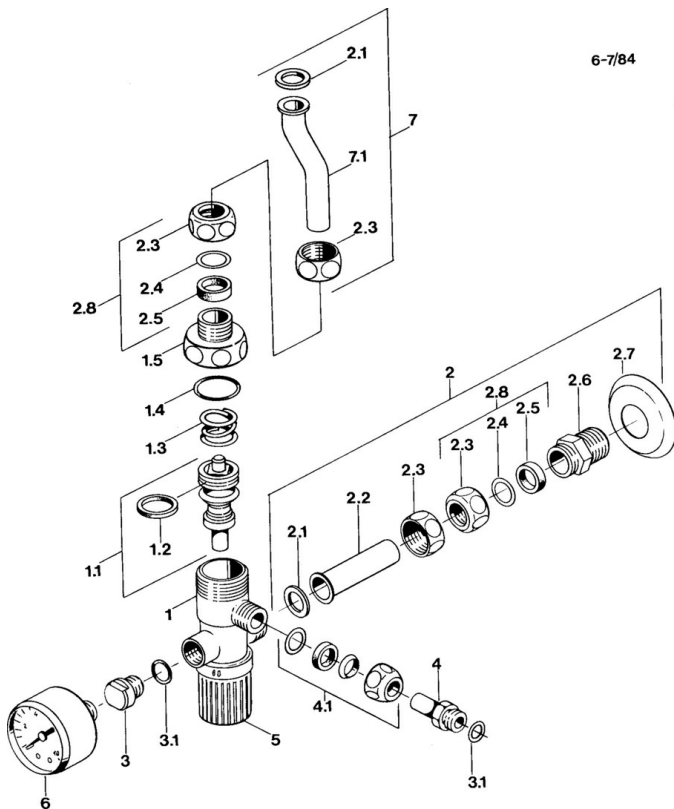

EAN: 4015474053649
static.hansa.com/63400000

• Bathroom

• Chrome

Technical data

Spare parts

SP63400000

	Name	Code
1.4	O-ring, d 23.5x1.78	59905101
2	Pipe Discontinued	59905107
2.1	Gasket, 18.5x12x1.5	59902313
2.2	Pipe Discontinued	59905106
2.3	Fitting nut	59901998
2.4	Disk	59902456
2.5	Sealing kit	59901999
2.6	Nipple	59902427
2.8	Connection nut, G1/2	59911214
3.1	O-ring, d 10.10x1.60 Discontinued	59905072
4.1	Cramping connector	59905061
6	Display, R1/4 10 bar SI Discontinued	59902545