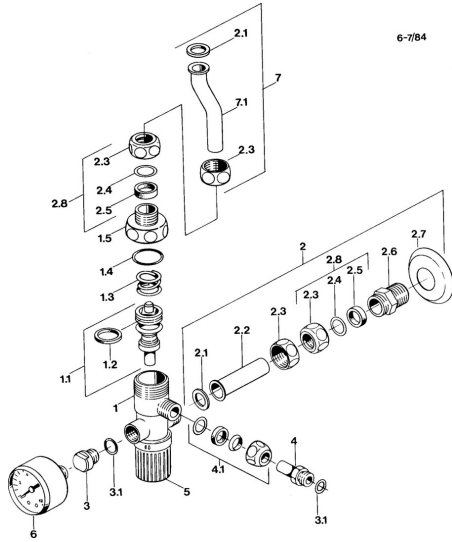

EAN: 4015474053649
static.hansa.com/63400000

• Bathroom

• Chrome

Technical data

Spare parts

SP63400000

	Name	Code
1.4	O-ring, d 23.5x1.78	59905101
2	Pipe Discontinued	59905107
2.1	Gasket, 18.5x12x1.5	59902313
2.2	Pipe Discontinued	59905106
2.3	Fitting nut	59901998
2.4	Disk	59902456
2.5	Sealing kit	59901999
2.6	Nipple	59902427
2.8	Connection nut, G1/2	59911214
3.1	O-ring, d 10.10x1.60 Discontinued	59905072
4.1	Cramping connector	59905061
6	Display, R1/4 10 bar SI Discontinued	59902545