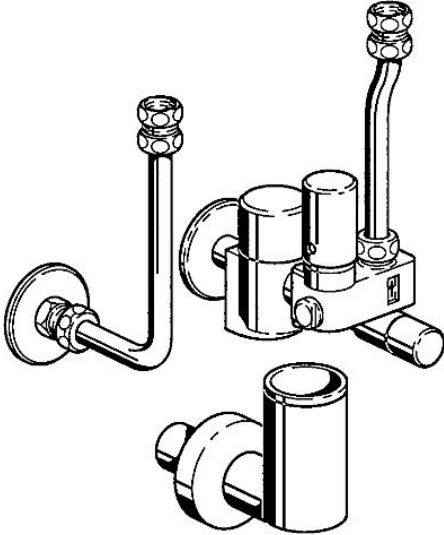

EAN: 4015474053786
static.hansa.com/633123500061

- Bathroom
- Wall mounted
- Non-return valve(s)

Technical data

Technical properties

Hot water supply	max. +80°C
Working pressure	0.5-10 bar
Backflow prevention (EN1717)	EB

Regulations

Noise class	I (ISO 3822)
-------------	---------------------

Approvals and Declarations

ABP	P-IX 38446/I
-----	---------------------

Spare parts

SP633123500061

	Name	Code
1	Housing, SW24 SI	59904632
4	Line adjustment valve	59901981
4.1	Strainer Discontinued	59904927
4.2	Form sealing Discontinued	59901982
5.2	Strainer Discontinued	59912037
6	Connection nipple	59910737
6.1	O-ring, d 10x2.5 Discontinued	59914057
6.2	O-ring, d 18x2	59901422
7.1	O-ring, d 10.10x1.60 Discontinued	59905072
8	Shut-off valve	59904925
8.8	Covering cap White Discontinued	59912241
9	Valve	59912245
9.2	Non-return valve	59905003
9.7	Sealing kit	59901999
9.8	Disk	59902456
9.9	Ring	59912040
9.10	Fitting nut	59901998
10	Valve, 6 bar	59904642
10.1	Covering cap White Discontinued	59912243
10.2	Sealing kit	59911174
11	Pipe	59905125
11.2	Gasket, 18.5x12.2x1.5	59902313
12	Pipe, L=210	59905126
12.4	Nipple	59902560
12.5	Connection nipple	59912043
12.6	Nipple	59902427
12.7	Connection nut, G1/2	59911214
13	Drain and filling valve White	59912244
13.1	Conversion nipple, G1/2-G3/4, L=45	59909003