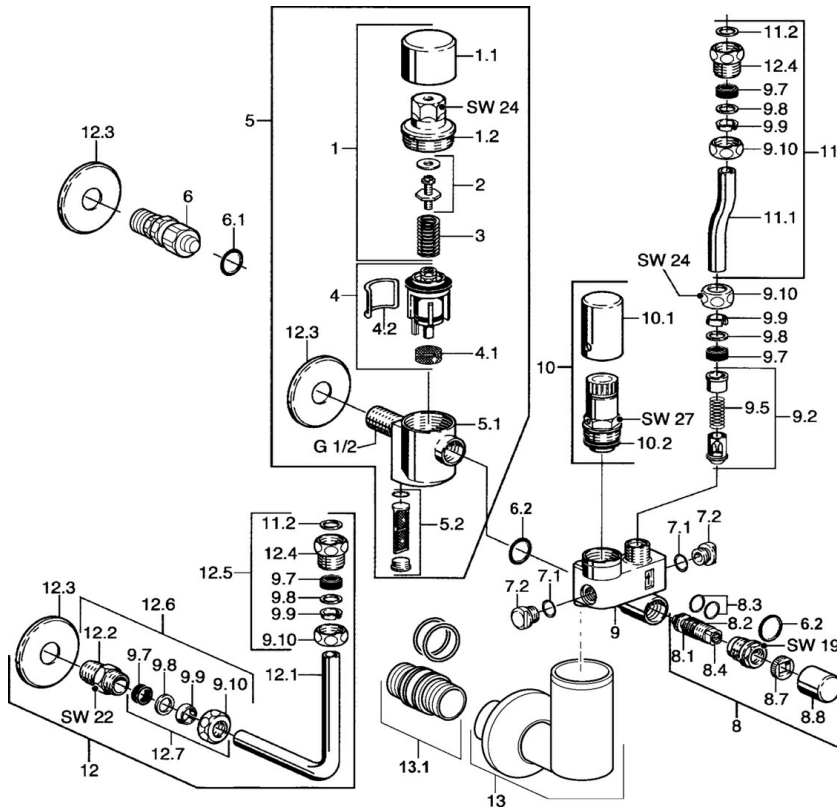

EAN: 4015474053786
static.hansa.com/633123500061

- Bathroom
- Wall mounted
- Non-return valve(s)

Technical data

Technical properties

Hot water supply	max. +80°C
Working pressure	0.5-10 bar
Backflow prevention (EN1717)	EB

Regulations

Noise class	I (ISO 3822)
-------------	---------------------

Approvals and Declarations

ABP	P-IX 38446/I
-----	---------------------

Spare parts

SP633123500061

	Name	Code
1	Housing, SW24 SI	59904632
4	Line adjustment valve	59901981
4.1	Strainer Discontinued	59904927
4.2	Form sealing Discontinued	59901982
5.2	Strainer Discontinued	59912037
6	Connection nipple	59910737
6.1	O-ring, d 10x2.5 Discontinued	59914057
6.2	O-ring, d 18x2	59901422
7.1	O-ring, d 10.10x1.60 Discontinued	59905072
8	Shut-off valve	59904925
8.8	Covering cap White Discontinued	59912241
9	Valve	59912245
9.2	Non-return valve	59905003
9.7	Sealing kit	59901999
9.8	Disk	59902456
9.9	Ring	59912040
9.10	Fitting nut	59901998
10	Valve, 6 bar	59904642
10.1	Covering cap White Discontinued	59912243
10.2	Sealing kit	59911174
11	Pipe	59905125
11.2	Gasket, 18.5x12.2x1.5	59902313
12	Pipe, L=210	59905126
12.4	Nipple	59902560
12.5	Connection nipple	59912043
12.6	Nipple	59902427
12.7	Connection nut, G1/2	59911214
13	Drain and filling valve White	59912244
13.1	Conversion nipple, G1/2-G3/4, L=45	59909003