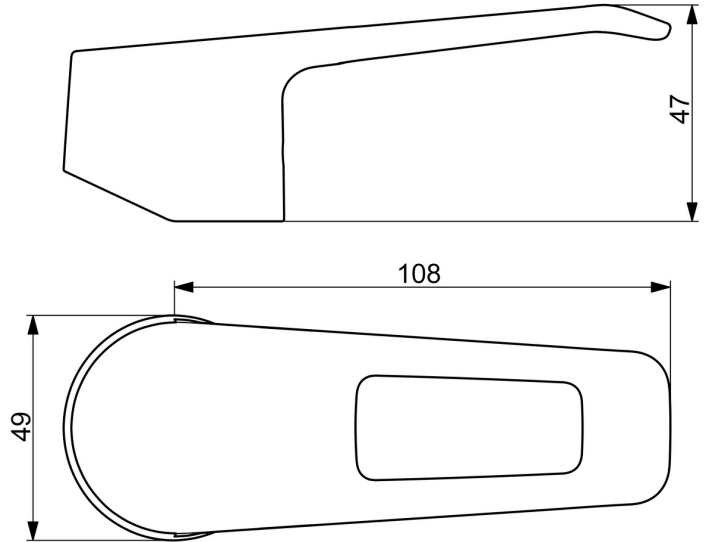

EAN: 4057304010583
static.hansa.com/59914633

- Health & Care, Accessories
- Chrome

Technical data