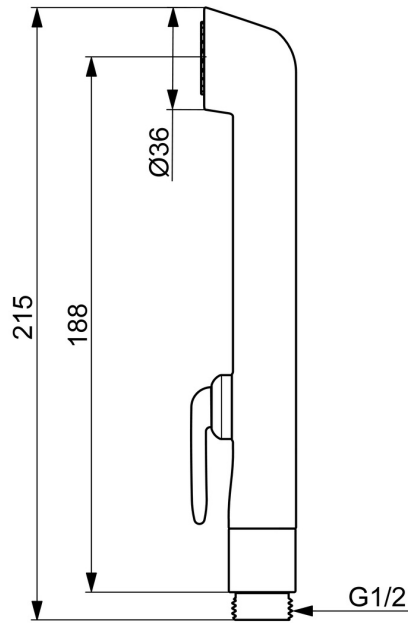

EAN: 4057304005688
static.hansa.com/59914458

- Washbasin
- Accessories
- White
- Bidetta hand shower
- Hand shower disinfection proof (max. +95° C)

Technical data

Technical properties

Hot water supply	max. +95° C
Working pressure	0.5-5 bar
Connection size	G1/2
Material	Composite