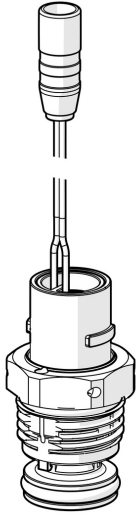

EAN: 4057304001420
static.hansa.com/59914352

- Spare parts

Technical data
