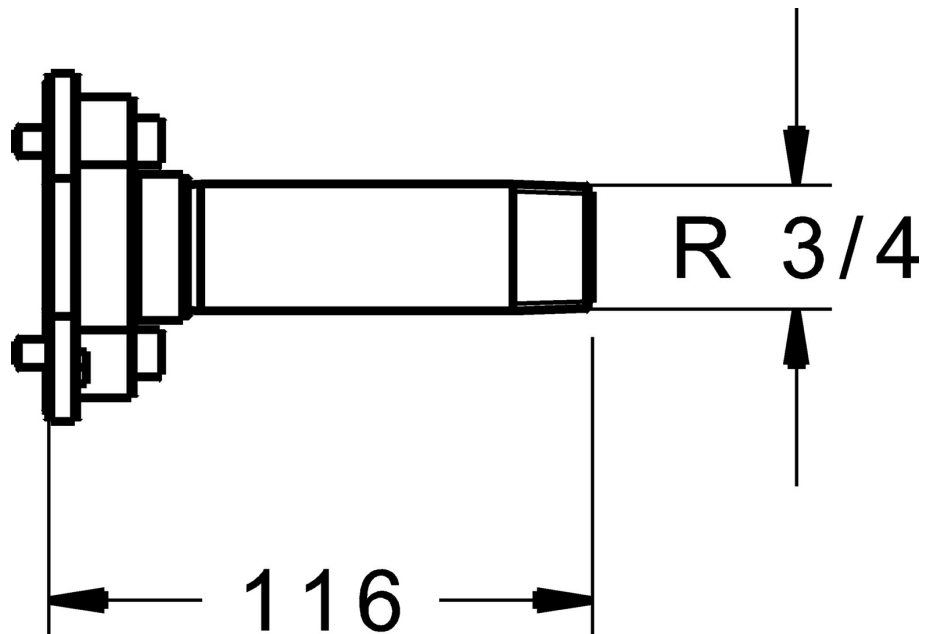

EAN: 4057304000980
static.hansa.com/59914185

Plug according to DIN EN 806-4 / EN 1717;
suitable for BLUEBOX 8000 / 8001

- Accessories

Technical data