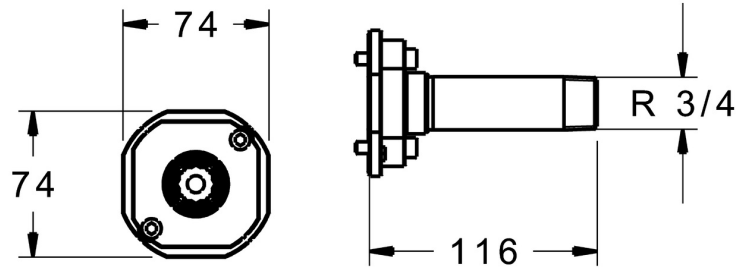

EAN: 4057304000980
static.hansa.com/59914185

Plug according to DIN EN 806-4 / EN 1717;
suitable for BLUEBOX 8000 / 8001

- Accessories

Technical data