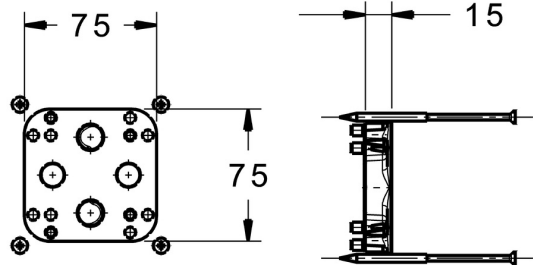

EAN: 4057304000751
static.hansa.com/59914184

Reverse adapter for HANSABLUEBOX concealed system;
1st usage: cold/warm changed;
2nd usage: change of the water outlets top/bottom;
adapter rises by 15 mm

- Accessories
- Reversed cold/hot water connection