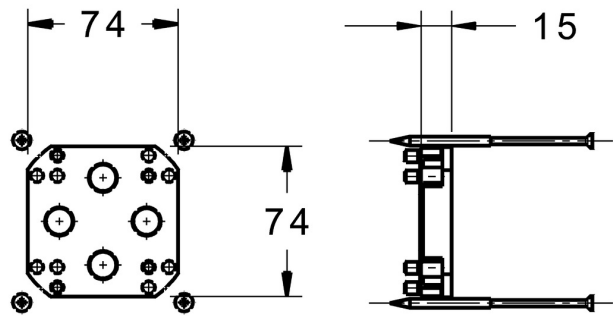

EAN: 4057304000744
static.hansa.com/59914182

Extension set 15 mm;
for HANSABLUEBOX concealed system;
max. 2 adapter with 30 mm extension are possible to install

- Accessories

Technical data