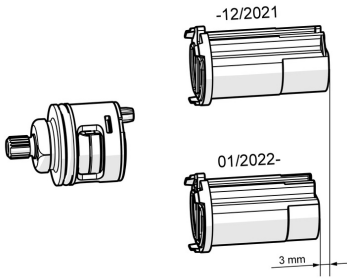

EAN: 4015474275638
static.hansa.com/59914116

- Spare parts
-

Technical data
