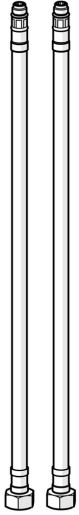

EAN: 4015474275423
static.hansa.com/59914095

- Spare parts

Technical data

Technical properties

Connection size	G3/8 x M10x1
Length / Height	375 mm