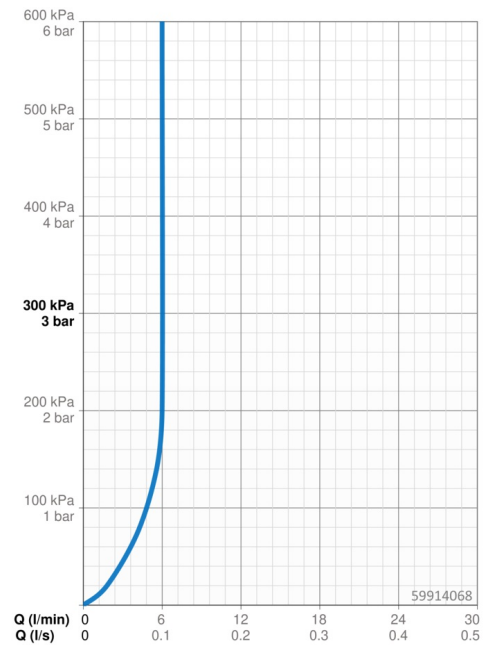

EAN: 4015474273047
static.hansa.com/59914054

- Spare parts
- Chrome
- Standard aerator, Laminar stream
- External thread

Technical data

Flow properties

Flow-rate at 3 bar **15.0 l/min**

Technical properties

Connection size **M24x1**
 Material **Brass/Plastic**

EAN: 4015474274303
static.hansa.com/59914068

- Spare parts
- Chrome
- Standard aerator, Laminar stream, PCA® - constant flow rate regardless of pressure variations
- External thread

Technical data

Flow properties

Flow-rate at 3 bar (with flow controller) **6.0 l/min**

Technical properties

Connection size **M24x1**
 Material **Brass/Plastic**

EAN: 4057304013256
static.hansa.com/59914732

- Spare parts
- Chrome
- Standard aerator, Laminar stream
- Internal thread

Technical data

Flow properties

Flow-rate at 3 bar **9.0 l/min**

Technical properties

Connection size **M22x1**
 Material **Brass/Plastic**