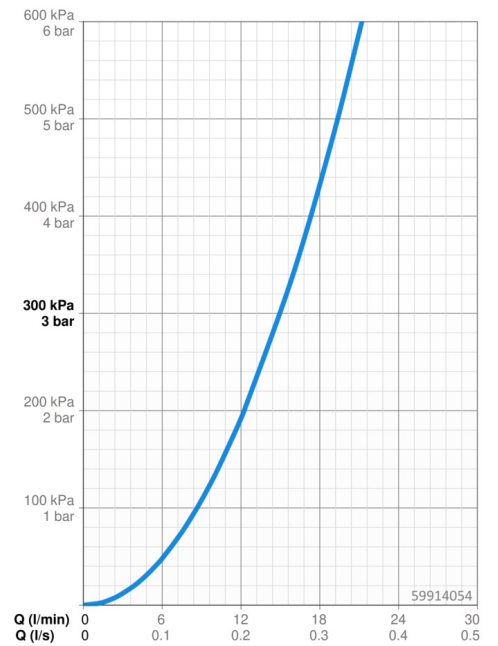

EAN: 4015474273047
static.hansa.com/59914054

- Spare parts
- Chrome
- Standard aerator, Laminar stream
- External thread

Technical data

Flow properties

Flow-rate at 3 bar **15.0 l/min**

Technical properties

Connection size **M24x1**
 Material **Brass/Plastic**

EAN: 4015474274303
static.hansa.com/59914068

- Spare parts
- Chrome
- Standard aerator, Laminar stream, PCA® - constant flow rate regardless of pressure variations
- External thread

Technical data

Flow properties

Flow-rate at 3 bar (with flow controller) **6.0 l/min**

Technical properties

Connection size **M24x1**
 Material **Brass/Plastic**

EAN: 4057304013256
static.hansa.com/59914732

- Spare parts
- Chrome
- Standard aerator, Laminar stream
- Internal thread

Technical data

Flow properties

Flow-rate at 3 bar **9.0 l/min**

Technical properties

Connection size **M22x1**
 Material **Brass/Plastic**