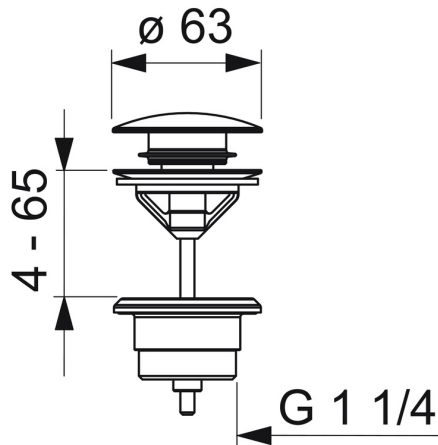

EAN: 4015474270893
static.hansa.com/59913988

HANSA
pop-up waste; for closing G 1 1/4
; for standard basin
; pressure-actuated (Push/Push)
; without draw-rod

Piletta pop-up

- Washbasin
- Accessories
- Chrome
- Push pop-up waste without draw-rod

Technical data

Technical properties

Connection size	G1 1/4
Material	Brass