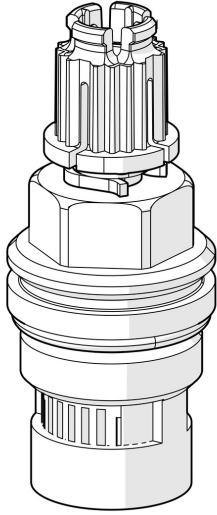

EAN: 4015474169463
static.hansa.com/59913224

- Spare parts

Technical data

Technical properties

Connection size	G1/2
Wrench size (SW)	17 mm