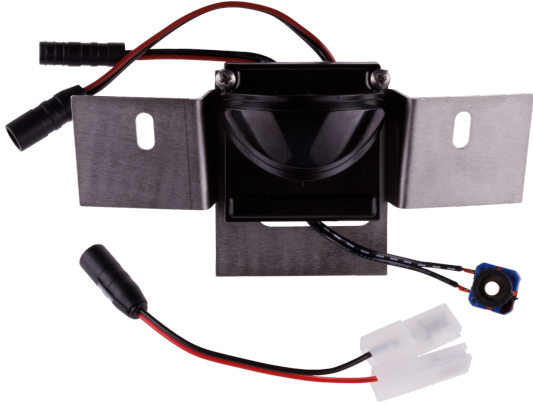

EAN: 4015474069954
static.hansa.com/59912453

- Spare parts

Technical data
