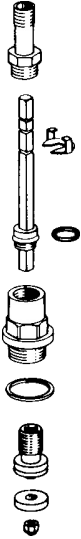

EAN: 4015474107243
static.hansa.com/59902727

- Spare parts
- Non-ceramic head part for flow control

Technical data

Technical properties

DN-size (nominal dimension)	DN20
Connection size	G3/4
Material	Brass