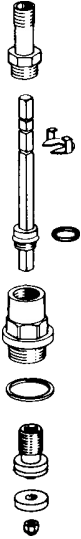

EAN: 4015474107212
static.hansa.com/59902724

- Spare parts
- Non-ceramic head part for flow control

Technical data

Technical properties

DN-size (nominal dimension)	DN20
Connection size	G3/4
Material	Brass