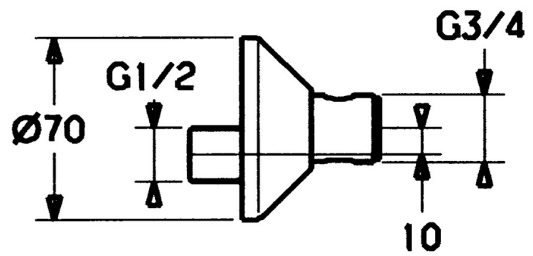

EAN: 4015474052949
static.hansa.com/59902034

Eccentric connection with shut-off valve; Content: 1 piece; consisting of: Eccentric connection with shut-off valve, Collar, Flat seal

- Accessories
- Chrome
- Eccentric coupling(s)

Technical data

Technical properties

Connection size

G1/2 x G3/4