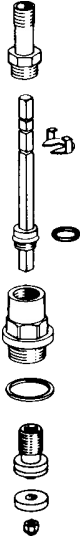

EAN: 4015474107274  
[static.hansa.com/59901452](https://static.hansa.com/59901452)

- Spare parts
- Non-ceramic head part for flow control

### Technical properties

DN-size (nominal dimension)	<b>DN20</b>
Connection size	<b>G3/4</b>
Material	<b>Brass</b>