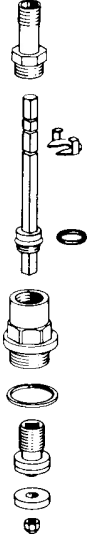

EAN: 4015474107267  
[static.hansa.com/59901451](https://static.hansa.com/59901451)

- Spare parts
- Non-ceramic head part for flow control

### Technical properties

DN-size (nominal dimension)	<b>DN15</b>
Connection size	<b>G1/2</b>
Material	<b>Brass</b>