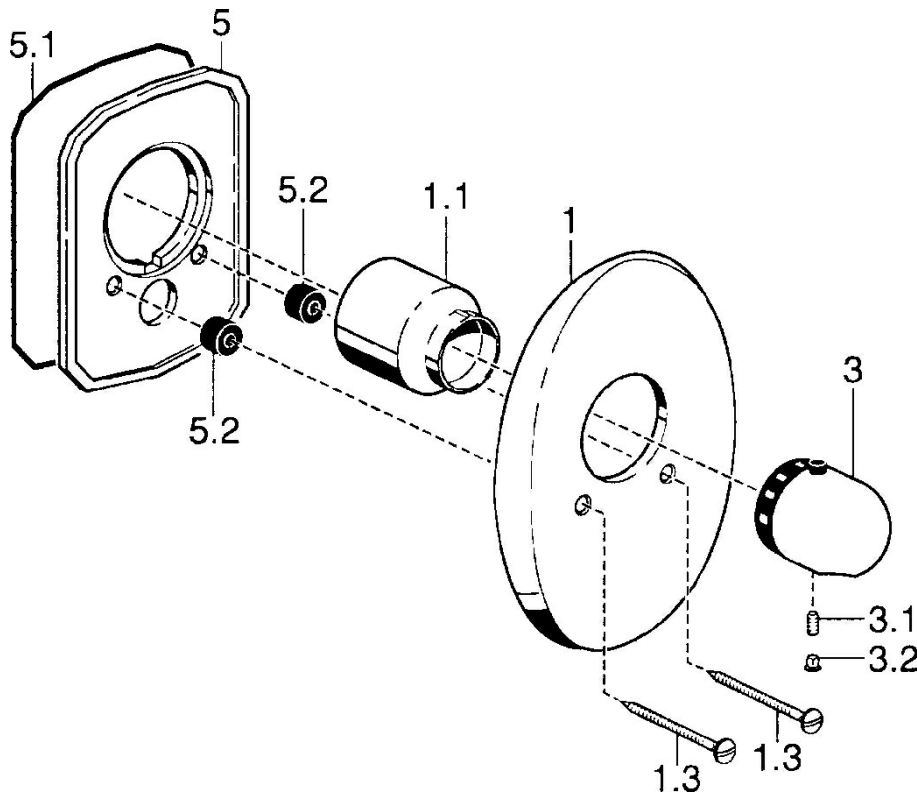

EAN: 4015474003934  
[static.hansa.com/58659105](http://static.hansa.com/58659105)

- Shower solutions
- Chrome
- Trim Kit
- Temperature control handle
- Concealed wall mounting

### Technical properties

Hot water supply	max. +80°C
Working pressure	0.5-10 bar

### SP58659105

	Name	Code
1	Cover plate Discontinued	59911913
1.1	Covering cap	59911564
1.1	Covering cap Gold Discontinued	59911569
1.1	Covering cap Chrome/Satin Discontinued	59911565
1.3	Screw, M5x65	59904847
1.3	Screw, M5x65 Gold Discontinued	59904849
3	Temperature control handle Chrome/Satin Discontinued	59910305
3	Temperature control handle, (-38°)	59911280
3	Temperature control handle	59910304
3.1	Screw, M6x9.5	59901609
3.2	Cover plug	59911840
5	Fixing plate Discontinued	59911915
N.I.	Raising kit, 35 mm	59911438