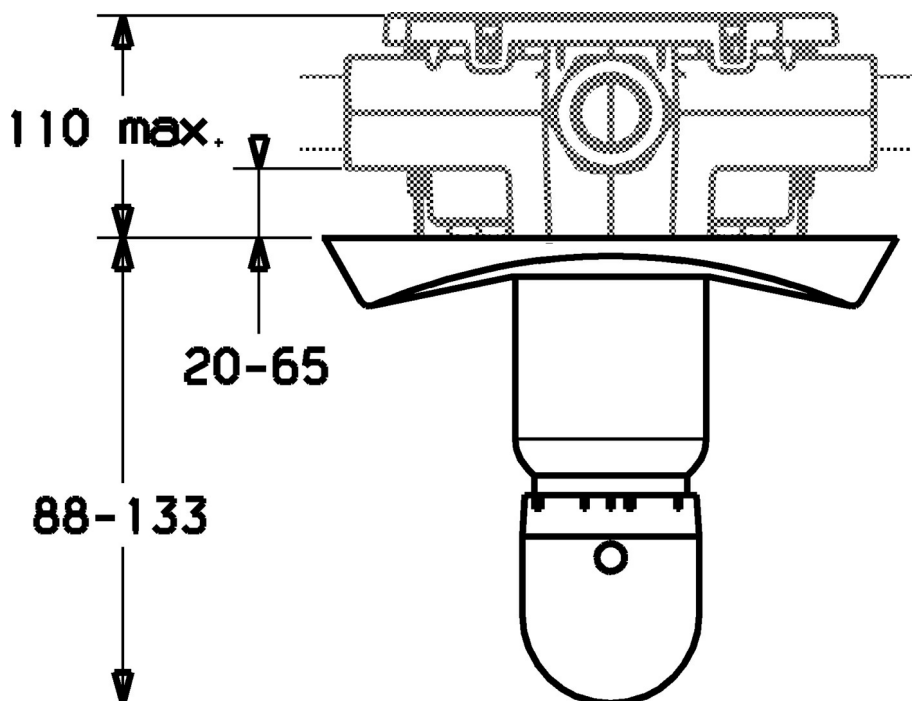

EAN: 4015474003934  
[static.hansa.com/58659105](http://static.hansa.com/58659105)

- Shower solutions
- Chrome
- Trim Kit
- Temperature control handle
- Concealed wall mounting

## Technical data

### Technical properties

Hot water supply	max. +80°C
Working pressure	0.5-10 bar

### SP58659105

	Name	Code
1	Cover plate Discontinued	59911913
1.1	Covering cap	59911564
1.1	Covering cap Gold Discontinued	59911569
1.1	Covering cap Chrome/Satin Discontinued	59911565
1.3	Screw, M5x65	59904847
1.3	Screw, M5x65 Gold Discontinued	59904849
3	Temperature control handle Chrome/Satin Discontinued	59910305
3	Temperature control handle, (-38°)	59911280
3	Temperature control handle	59910304
3.1	Screw, M6x9.5	59901609
3.2	Cover plug	59911840
5	Fixing plate Discontinued	59911915
N.I.	Raising kit, 35 mm	59911438