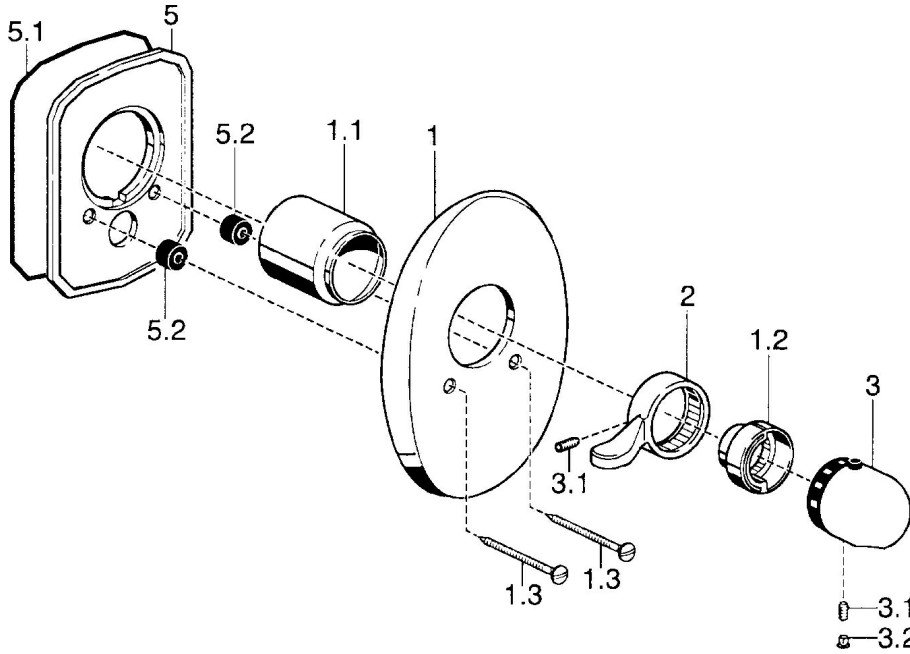

EAN: 4015474003781
static.hansa.com/58639105

- Shower solutions
- Trim Kit
- Concealed wall mounting
- Chrome
- Temperature control handle

Technical data

Technical properties

Hot water supply	max. +80°C
Working pressure	0.5-10 bar

Spare parts

SP58639105

	Name	Code
1	Cover plate Discontinued	59911913
1.1	Covering cap Gold Discontinued	59911575
1.1	Covering cap	59911570
1.2	Temperature adjustment limiter Gold Discontinued	59905713
1.2	Temperature adjustment limiter	59906355
1.3	Screw, M5x65	59904847
1.3	Screw, M5x65 Gold Discontinued	59904849
2	Lever Chrome/Satin Discontinued	59906135
2	Lever	59905722
3	Temperature control handle, (-38°)	59911280
3	Temperature control handle Chrome/Satin Discontinued	59910305
3	Temperature control handle	59910304
3.1	Screw, M6x9.5	59901609
3.2	Plug Chrome/Satin Discontinued	59911917
3.2	Cover plug	59911840
5	Fixing plate Discontinued	59911915
N.I.	Raising kit, 35 mm	59911438