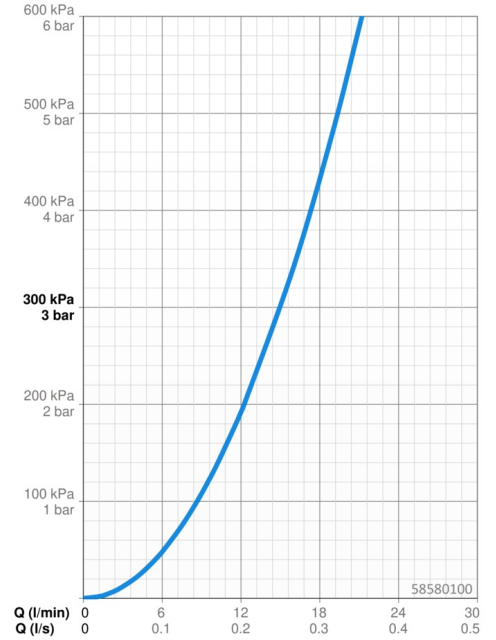

EAN: 4015474190177
static.hansa.com/58580100

- Shower solutions
- Wall mounted
- Grey
- Push operated diverter
- Overhead shower, Shower holder, Shower hose (1250 mm)
- Normal - Even and soft water stream, Cascade - Stream like a water fall, strong and wide
- Litter filter(s)
- Safety glass, Flexible length / can be shortened
- Laminar spray, without air addition
- 2 spray functions

Technical data

Flow properties

Flow-rate at 3 bar **15.0 l/min**

Technical properties

DN-size (nominal dimension) **DN15**
 Hot water supply **max. +80°C**
 Working pressure **0.5-10 bar**

Regulations

EN standard **EN 1112, EN 1113**