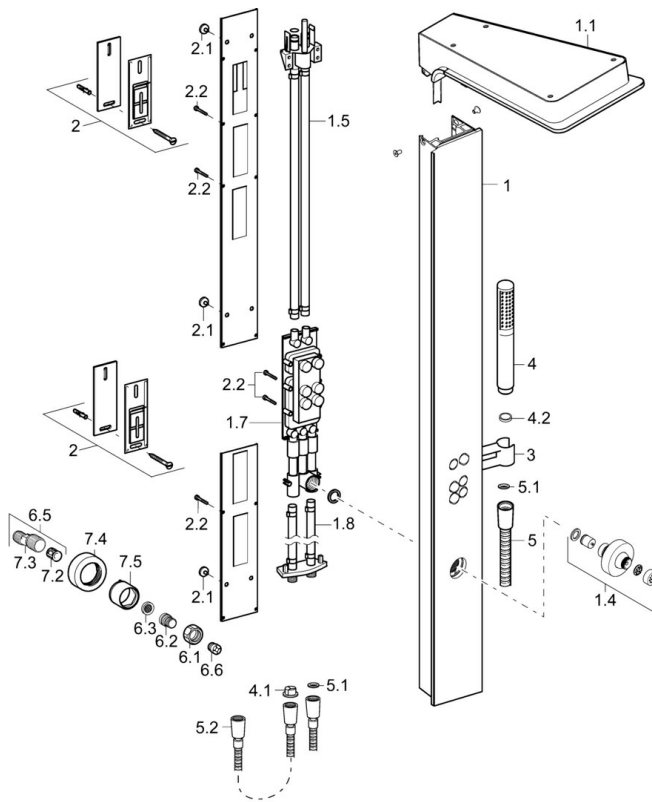

EAN: 4015474190177
static.hansa.com/58580100

- Shower solutions
- Wall mounted
- Grey
- Push operated diverter
- Overhead shower, Shower holder, Shower hose (1250 mm)
- Normal - Even and soft water stream, Cascade - Stream like a water fall, strong and wide
- Litter filter(s)
- Safety glass, Flexible length / can be shortened
- Laminar spray, without air addition
- 2 spray functions

Technical data

Flow properties

Flow-rate at 3 bar **15.0 l/min**

Technical properties

DN-size (nominal dimension) **DN15**
 Hot water supply **max. +80°C**
 Working pressure **0.5-10 bar**

Regulations

EN standard **EN 1112, EN 1113**

Spare parts

SP58580100

	Name	Code
1	Shower panel Grey Discontinued	59913569
1.1	Overhead shower Grey Discontinued	59913571
1.4	Side shower Discontinued	59913566
1.5	Connector coupling Discontinued	59912498
1.7	Diverter bar Discontinued	59913679
1.8	Connector coupling Discontinued	59912497
2	Fixing set Discontinued	59912486
2.1	Rubber gasket	59912492
2.2	Screw Discontinued	59912495
3	Holder Discontinued	59913567
4	Hand shower	54390100
4.1	Strainer	59906859
4.2	Flow limiter	59912777
5	Shower hose, L=1250	54120400
5.1	Gasket ring, d 21x12x2	59912304
5.2	Shower hose, L=1000	59912631
N.I.	Screw, M5x10, SW3 Discontinued	59913680