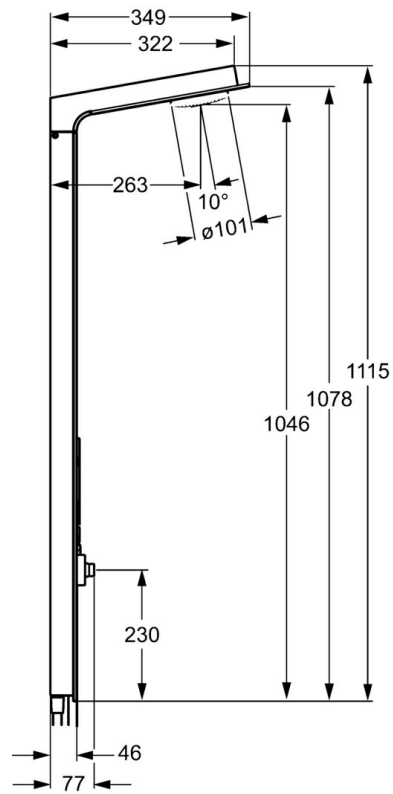

EAN: 4015474190177
static.hansa.com/58580100

- Shower solutions
- Wall mounted
- Grey
- Push operated diverter
- Overhead shower, Shower holder, Shower hose (1250 mm)
- Normal - Even and soft water stream, Cascade - Stream like a water fall, strong and wide
- Litter filter(s)
- Safety glass, Flexible length / can be shortened
- Laminar spray, without air addition
- 2 spray functions

Technical data

Flow properties

Flow-rate at 3 bar **15.0 l/min**

Technical properties

DN-size (nominal dimension) **DN15**
 Hot water supply **max. +80°C**
 Working pressure **0.5-10 bar**

Regulations

EN standard **EN 1112, EN 1113**

Spare parts

SP58580100

	Name	Code
1	Shower panel Grey Discontinued	59913569
1.1	Overhead shower Grey Discontinued	59913571
1.4	Side shower Discontinued	59913566
1.5	Connector coupling Discontinued	59912498
1.7	Diverter bar Discontinued	59913679
1.8	Connector coupling Discontinued	59912497
2	Fixing set Discontinued	59912486
2.1	Rubber gasket	59912492
2.2	Screw Discontinued	59912495
3	Holder Discontinued	59913567
4	Hand shower	54390100
4.1	Strainer	59906859
4.2	Flow limiter	59912777
5	Shower hose, L=1250	54120400
5.1	Gasket ring, d 21x12x2	59912304
5.2	Shower hose, L=1000	59912631
N.I.	Screw, M5x10, SW3 Discontinued	59913680