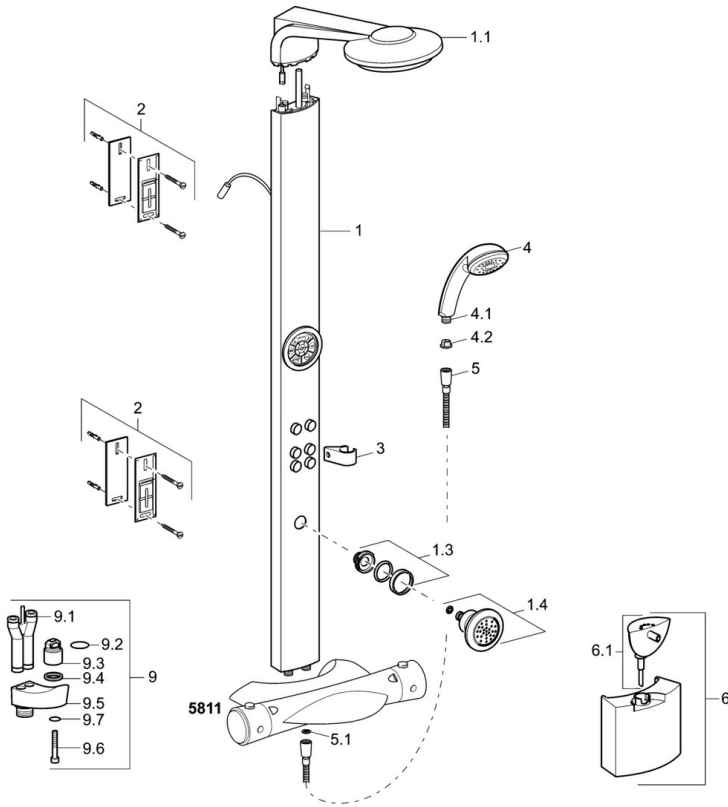

EAN: 4015474108653
static.hansa.com/58270900

- Shower solutions
- Thermostatic
- Wall mounted
- Chrome

Technical data

Technical properties

Hot water supply	max. +80°C
Working pressure	0.5-10 bar

Spare parts

SP58270900

	Name	Code
1	Panel profile Discontinued	59913010
1.1	Headshower Discontinued	59913009
1.3	Connector, G1/2, AF 10 Discontinued	59912489
1.4	Side shower with connector	59912487
2	Fixing set Discontinued	59912486
3	Shower pipe holder Discontinued	59912490
4	Hand shower Discontinued	04320100
4.1	Hose coupling, G1/2 Discontinued	59912237
4.2	Strainer	59906859
5	Shower hose, L=1250	04120400
5.1	Gasket ring, d 21x12x2	59912304
5.2	Shower hose, L=1000	59912631
9	Connection nipple	59912166
9.1	Connection nipple	59912481
9.2	O-ring, d 15x1.2	59911395
9.4	Gasket, 20.8x14.5x2.7	59902275
N.I.	Shower faucet Discontinued	58110101