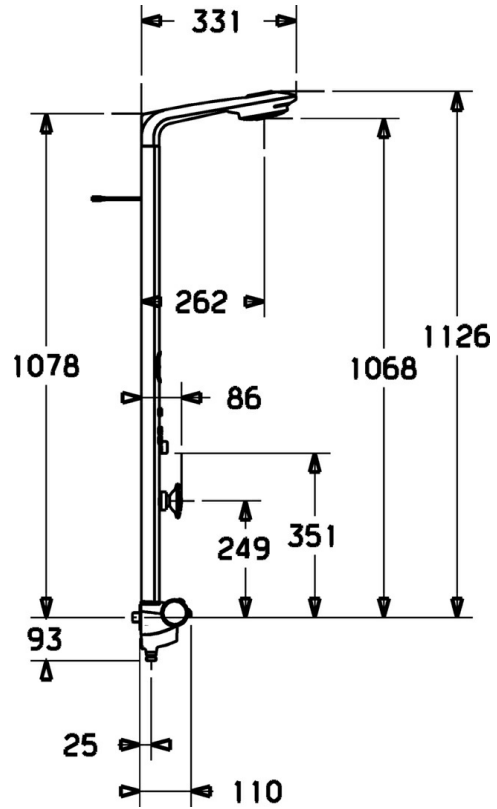

EAN: 4015474108653
static.hansa.com/58270900

- Shower solutions
- Thermostatic
- Wall mounted
- Chrome

Technical data

Technical properties

Hot water supply	max. +80°C
Working pressure	0.5-10 bar

Spare parts

SP58270900

	Name	Code
1	Panel profile Discontinued	59913010
1.1	Headshower Discontinued	59913009
1.3	Connector, G1/2, AF 10 Discontinued	59912489
1.4	Side shower with connector	59912487
2	Fixing set Discontinued	59912486
3	Shower pipe holder Discontinued	59912490
4	Hand shower Discontinued	04320100
4.1	Hose coupling, G1/2 Discontinued	59912237
4.2	Strainer	59906859
5	Shower hose, L=1250	04120400
5.1	Gasket ring, d 21x12x2	59912304
5.2	Shower hose, L=1000	59912631
9	Connection nipple	59912166
9.1	Connection nipple	59912481
9.2	O-ring, d 15x1.2	59911395
9.4	Gasket, 20.8x14.5x2.7	59902275
N.I.	Shower faucet Discontinued	58110101