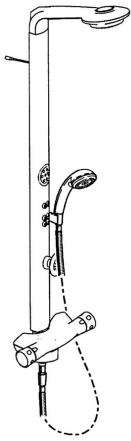

EAN: 4015474108653
static.hansa.com/58270900

- Shower solutions
- Thermostatic
- Wall mounted
- Chrome

Technical data

Technical properties

Hot water supply	max. +80°C
Working pressure	0.5-10 bar

Spare parts

SP58270900

	Name	Code
1	Panel profile Discontinued	59913010
1.1	Headshower Discontinued	59913009
1.3	Connector, G1/2, AF 10 Discontinued	59912489
1.4	Side shower with connector	59912487
2	Fixing set Discontinued	59912486
3	Shower pipe holder Discontinued	59912490
4	Hand shower Discontinued	04320100
4.1	Hose coupling, G1/2 Discontinued	59912237
4.2	Strainer	59906859
5	Shower hose, L=1250	04120400
5.1	Gasket ring, d 21x12x2	59912304
5.2	Shower hose, L=1000	59912631
9	Connection nipple	59912166
9.1	Connection nipple	59912481
9.2	O-ring, d 15x1.2	59911395
9.4	Gasket, 20.8x14.5x2.7	59902275
N.I.	Shower faucet Discontinued	58110101