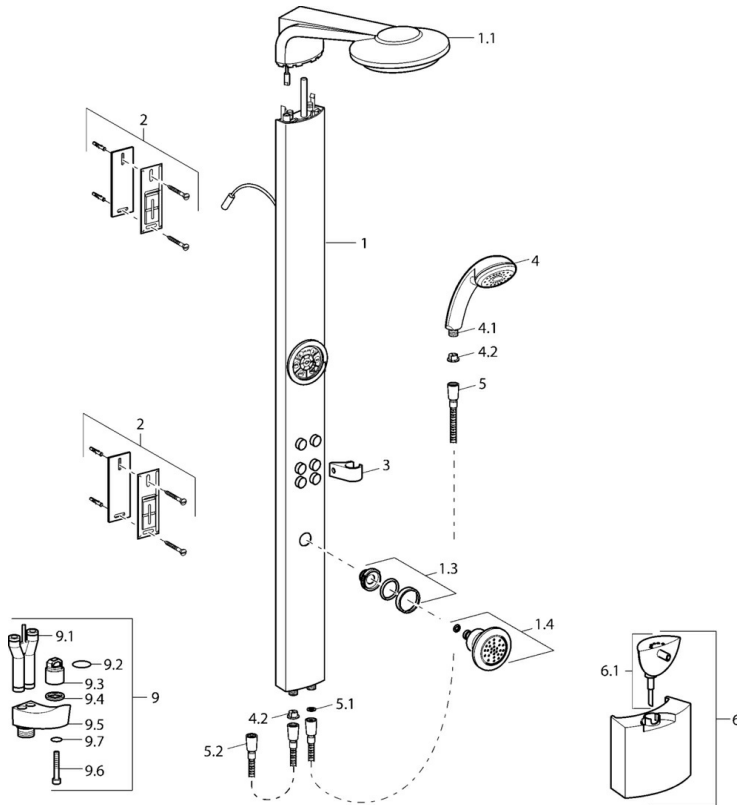

EAN: 4015474108639  
[static.hansa.com/58260100](https://static.hansa.com/58260100)

- Shower solutions
- Wall mounted
- Chrome

### Technical properties

Hot water supply	<b>max. +80°C</b>
Working pressure	<b>0.5-10 bar</b>

## Spare parts

### SP58260100

	Name	Code
1	Panel profile Discontinued	59913010
1.1	Headshower Discontinued	59913009
1.3	Connector, G1/2, AF 10 Discontinued	59912489
1.4	Side shower with connector	59912487
2	Fixing set Discontinued	59912486
3	Shower pipe holder Discontinued	59912490
4	Hand shower Discontinued	04320100
4.1	Hose coupling, G1/2 Discontinued	59912237
4.2	Strainer	59906859
5	Shower hose, L=1250	04120400
5.1	Gasket ring, d 21x12x2	59912304
5.2	Shower hose, L=1000	59912631
9	Connection nipple	59912166
9.1	Connection nipple	59912481
9.2	O-ring, d 15x1.2	59911395
9.4	Gasket, 20.8x14.5x2.7	59902275