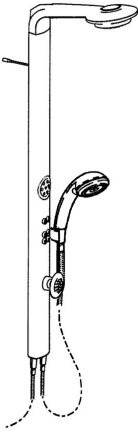

EAN: 4015474108639  
[static.hansa.com/58260100](https://static.hansa.com/58260100)

- Shower solutions
- Wall mounted
- Chrome

### Technical properties

Hot water supply	<b>max. +80°C</b>
Working pressure	<b>0.5-10 bar</b>

### SP58260100

	Name	Code
1	Panel profile Discontinued	59913010
1.1	Headshower Discontinued	59913009
1.3	Connector, G1/2, AF 10 Discontinued	59912489
1.4	Side shower with connector	59912487
2	Fixing set Discontinued	59912486
3	Shower pipe holder Discontinued	59912490
4	Hand shower Discontinued	04320100
4.1	Hose coupling, G1/2 Discontinued	59912237
4.2	Strainer	59906859
5	Shower hose, L=1250	04120400
5.1	Gasket ring, d 21x12x2	59912304
5.2	Shower hose, L=1000	59912631
9	Connection nipple	59912166
9.1	Connection nipple	59912481
9.2	O-ring, d 15x1.2	59911395
9.4	Gasket, 20.8x14.5x2.7	59902275