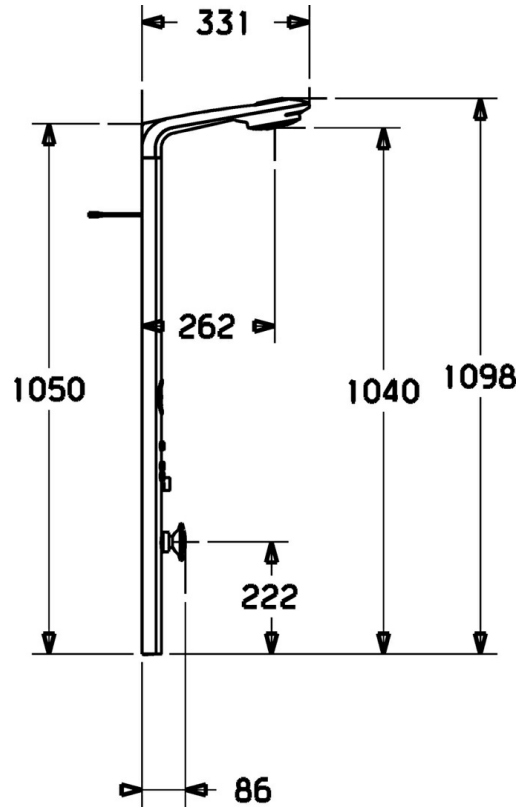

EAN: 4015474108639  
[static.hansa.com/58260100](https://static.hansa.com/58260100)

- Shower solutions
- Wall mounted
- Chrome

## Technical data

### Technical properties

Hot water supply	<b>max. +80°C</b>
Working pressure	<b>0.5-10 bar</b>

### SP58260100

	Name	Code
1	Panel profile Discontinued	59913010
1.1	Headshower Discontinued	59913009
1.3	Connector, G1/2, AF 10 Discontinued	59912489
1.4	Side shower with connector	59912487
2	Fixing set Discontinued	59912486
3	Shower pipe holder Discontinued	59912490
4	Hand shower Discontinued	04320100
4.1	Hose coupling, G1/2 Discontinued	59912237
4.2	Strainer	59906859
5	Shower hose, L=1250	04120400
5.1	Gasket ring, d 21x12x2	59912304
5.2	Shower hose, L=1000	59912631
9	Connection nipple	59912166
9.1	Connection nipple	59912481
9.2	O-ring, d 15x1.2	59911395
9.4	Gasket, 20.8x14.5x2.7	59902275