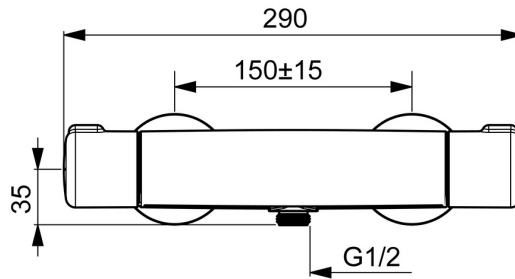

EAN: 4057304015724
static.hansa.com/5815017133

- Shower solutions
- Thermostatic
- Wall mounted
- Matt black
- Temperature control handle, Flow control handle, Eco feature for water flow, Safety feature for water temperature
- Eco flow control
- The housing of the fittings conducts minimal heat, Safety stop against scalding at 38°C
- Ceramic head part for flow control, Non-return valve(s), Litter filter(s), Thermostatic cartridge for automatic temperature control
- Eccentric coupling(s)
- Inner body made of DZR brass
- protected against back-flow in domestic use (according to DIN EN 1717)

Technical data

Flow properties

Eco-flow at 3 bar	11.4 l/min
Flow-rate at 3 bar	19.2 l/min

Technical properties

DN-size (nominal dimension)	DN15
Hot water supply	max. +80°C
Working pressure	1-10 bar
Connection size	G1/2
Installation width	150 ± 15 mm
Backflow prevention (EN1717)	EB
Material	Brass