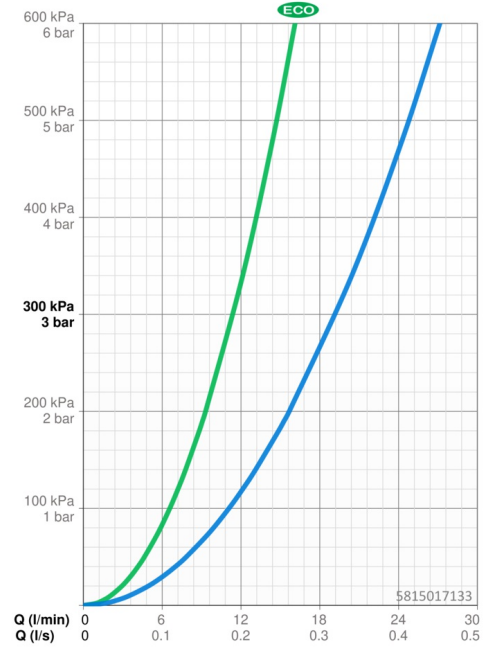

Technical data

Flow properties

Eco-flow at 3 bar	11.4 l/min
Flow-rate at 3 bar	19.2 l/min

Technical properties

DN-size (nominal dimension)	DN15
Hot water supply	max. +80°C
Working pressure	1-10 bar
Connection size	G1/2
Installation width	150 ± 15 mm
Backflow prevention (EN1717)	EB
Material	Brass

Regulations

EN standard	EN 1111
Noise class	I (ISO 3822)

Approvals and Declarations

ABP	PA-IX 38490/IB
Declaration of conformity	DoC
EPD	S-P-06397

Spare parts

SP5815017133

	Name	Code
2	Headpart, G1/2	59914111
3	Filter sealing, G3/4	59911076
5	O-ring kit	59914113
6	Thermostatic cartridge, 3,4	59914114