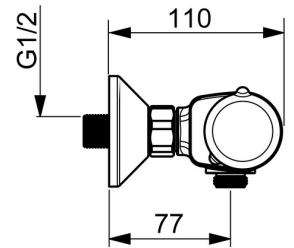

EAN: 4057304015724
static.hansa.com/5815017133

- Shower solutions
- Thermostatic
- Wall mounted
- Matt black
- Temperature control handle, Flow control handle, Eco feature for water flow, Safety feature for water temperature
- Eco flow control
- The housing of the fittings conducts minimal heat, Safety stop against scalding at 38°C
- Ceramic head part for flow control, Non-return valve(s), Litter filter(s), Thermostatic cartridge for automatic temperature control
- Eccentric coupling(s)
- Inner body made of DZR brass
- protected against back-flow in domestic use (according to DIN EN 1717)

Technical data

Flow properties

Eco-flow at 3 bar	11.4 l/min
Flow-rate at 3 bar	19.2 l/min

Technical properties

DN-size (nominal dimension)	DN15
Hot water supply	max. +80°C
Working pressure	1-10 bar
Connection size	G1/2
Installation width	150 ± 15 mm
Backflow prevention (EN1717)	EB
Material	Brass