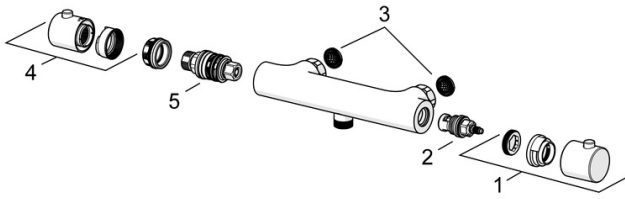

EAN: 4015474270299
static.hansa.com/58130901

- Shower solutions
- Thermostatic
- Wall mounted
- Chrome
- Temperature control handle, Flow control handle
- Thermostatic cartridge for automatic temperature control, Non-return valve(s), Ceramic head part for flow control

Technical data

Technical properties

DN-size (nominal dimension)	DN15
Hot water supply	max. +80°C
Working pressure	1-10 bar
Backflow prevention (EN1717)	EB

Regulations

EN standard	EN 1111
-------------	----------------

Spare parts

SP58130101(2018)

	Name	Code
01	Flow control handle	59914208
02	Headpart, G1/2	59914207
03	Filter sealing, G3/4	59911076
04	Temperature control handle	602062V
05	Thermostatic cartridge, 3.4	59914114

SP58130101

	Name	Code
01	Flow control handle	59913854
02	Headpart, G1/2, 180°	59911103
03	Filter sealing, G3/4	59911076
04	Temperature control handle	59913852
05	Thermostatic cartridge, 2.7	59913823