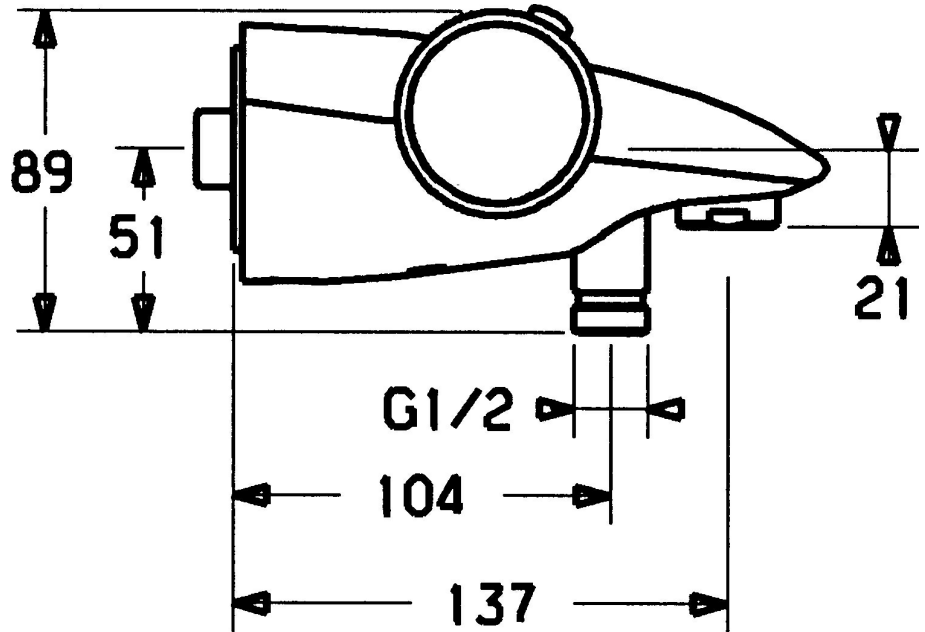

EAN: 4015474041110
static.hansa.com/5812210190

- Bathtub & Shower
- Thermostatic
- Wall mounted
- Chrome/Gold
- Temperature control handle, Flow control handle
- Non-return valve(s)

Technical data

Technical properties

Hot water supply	max. +80°C
Working pressure	0.5-10 bar
Backflow prevention (EN1717)	EB

Spare parts

SP58122101

	Name	Code
1.1	Screw, M8x8	59906104
1.2	Retaining screw, M5x10	59912210
1.3	Screw, M5x40, SW5 Discontinued	59912217
1.4	Thread nipple, M18x1, G1/2 Discontinued	59912214
1.5	Connector, G1/2	59911491
1.6	O-ring, 25.07x2.62	59911479
1.7	O-ring, d 15x1.2	59911395
2	Covering cap Discontinued	59912194
2.1	Window Transparent	59912212
2.3	Covering cap Discontinued	59912196
2.4	Gasket, 52x63x5 Discontinued	59911798
3	Flow control handle Discontinued	59912205
3.1	Flow limiter Discontinued	59912209
4.2	Diverter	59911834
4.3	O-ring kit, d 24x2	59911835
4.4	Eye screw, M32x1.5	59911898
5	Temperature control handle Discontinued	59912202
5.1	Retaining ring Discontinued	59912208
6	Thermostatic cartridge	59911525
6.1	O-ring, d 26x2	59911081
6.2	Tightening nut, M34x1, SW32	59911082
7	Non-return valve	59912211
8	Aerator, M28x1 D	59907198
10	Tool Discontinued	59912219
10.1	Key, SW4 Discontinued	59911170
N.I.	Thermostatic cartridge, H/C reversed	59911527