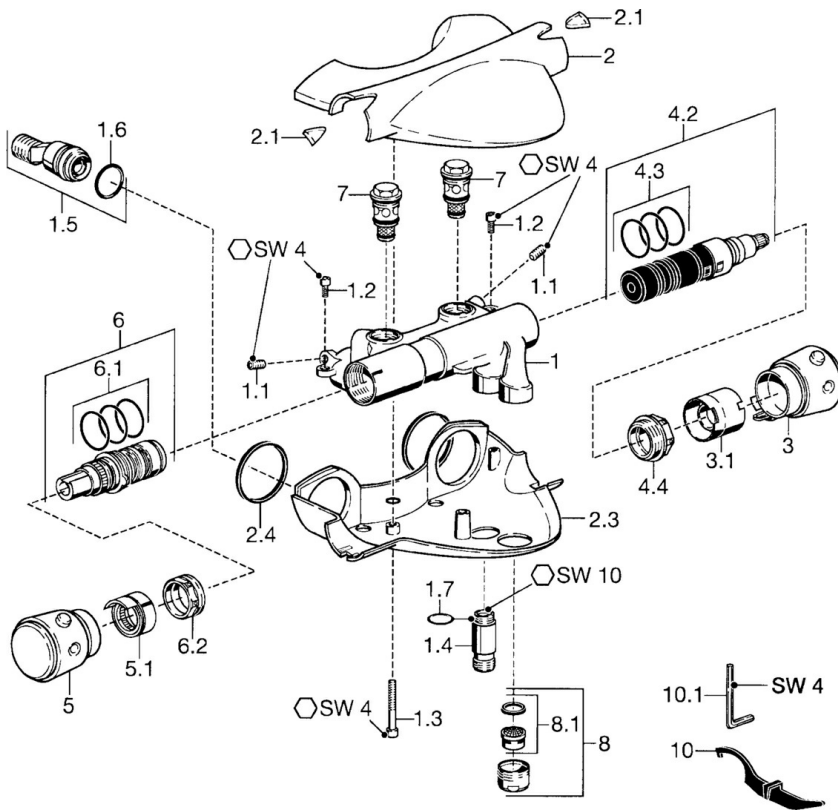

EAN: 4015474041110
static.hansa.com/5812210190

- Bathtub & Shower
- Thermostatic
- Wall mounted
- Chrome/Gold
- Temperature control handle, Flow control handle
- Non-return valve(s)

Technical data

Technical properties

Hot water supply	max. +80°C
Working pressure	0.5-10 bar
Backflow prevention (EN1717)	EB

Spare parts

SP58122101

	Name	Code
1.1	Screw, M8x8	59906104
1.2	Retaining screw, M5x10	59912210
1.3	Screw, M5x40, SW5 Discontinued	59912217
1.4	Thread nipple, M18x1, G1/2 Discontinued	59912214
1.5	Connector, G1/2	59911491
1.6	O-ring, 25.07x2.62	59911479
1.7	O-ring, d 15x1.2	59911395
2	Covering cap Discontinued	59912194
2.1	Window Transparent	59912212
2.3	Covering cap Discontinued	59912196
2.4	Gasket, 52x63x5 Discontinued	59911798
3	Flow control handle Discontinued	59912205
3.1	Flow limiter Discontinued	59912209
4.2	Diverter	59911834
4.3	O-ring kit, d 24x2	59911835
4.4	Eye screw, M32x1.5	59911898
5	Temperature control handle Discontinued	59912202
5.1	Retaining ring Discontinued	59912208
6	Thermostatic cartridge	59911525
6.1	O-ring, d 26x2	59911081
6.2	Tightening nut, M34x1, SW32	59911082
7	Non-return valve	59912211
8	Aerator, M28x1 D	59907198
10	Tool Discontinued	59912219
10.1	Key, SW4 Discontinued	59911170
N.I.	Thermostatic cartridge, H/C reversed	59911527