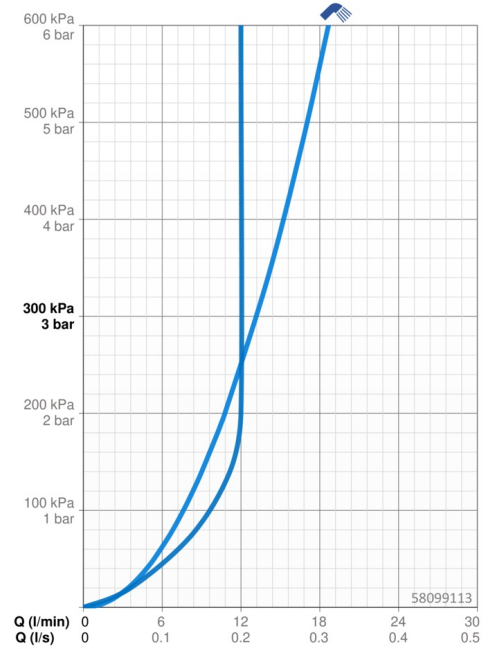

Technical data

Flow properties

Flow-rate at 3 bar	13.2 l/min
Flow-rate at 3 bar (with flow controller)	12.0 l/min
Pressure loss with flow (0.2 l/s)	3 bar

Technical properties

DN-size (nominal dimension)	DN15
Hot water supply	max. +80°C
Working pressure	1-10 bar
Installation width	150 ± 15 mm
Backflow prevention (EN1717)	EB

Regulations

EN standard	EN 1111, EN 1112, EN 1113

Approvals and Declarations

Declaration of conformity	DoC