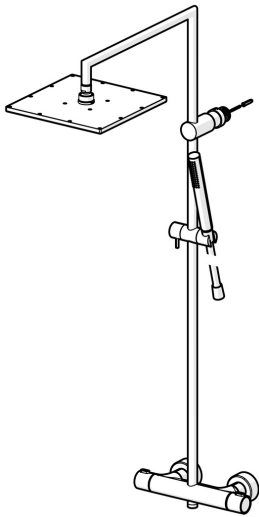

EAN: 4015474261402
static.hansa.com/58099113

- Shower solutions
- Thermostatic
- Wall mounted
- Chrome
- Temperature control handle, Flow control handle
- Turn operated diverter, Integrated into flow control handle
- Hand shower, Shower rail, Overhead shower, Adjustable shower rail bracket, Shower hose (1750 mm)
- Intense - invigorating water stream
- Adjustable hot water stop (included, retrofittable), Safety stop against scalding at 38°C
- Thermostatic cartridge for automatic temperature control, Litter filter(s), Non-return valve(s)
- Eccentric coupling(s), Cover plate(s), Silencer(s)
- Inner body made of DZR brass, Thermal disinfection without cartridge readjustment
- protected against back-flow in domestic use (according to DIN EN 1717)
- 1 spray function

Technical data

Flow properties

Flow-rate at 3 bar	13.2 l/min
Flow-rate at 3 bar (with flow controller)	12.0 l/min
Pressure loss with flow (0.2 l/s)	3 bar

Technical properties

DN-size (nominal dimension)	DN15
Hot water supply	max. +80°C
Working pressure	1-10 bar
Installation width	150 ± 15 mm
Backflow prevention (EN1717)	EB