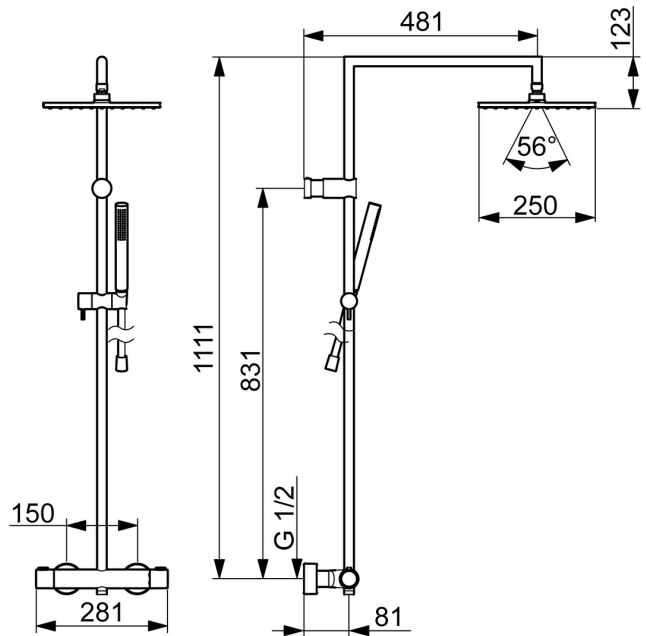

EAN: 4015474261402
static.hansa.com/58099113

- Shower solutions
- Thermostatic
- Wall mounted
- Chrome
- Temperature control handle, Flow control handle
- Turn operated diverter, Integrated into flow control handle
- Hand shower, Shower rail, Overhead shower, Adjustable shower rail bracket, Shower hose (1750 mm)
- Intense - invigorating water stream
- Adjustable hot water stop (included, retrofittable), Safety stop against scalding at 38°C
- Thermostatic cartridge for automatic temperature control, Litter filter(s), Non-return valve(s)
- Eccentric coupling(s), Cover plate(s), Silencer(s)
- Inner body made of DZR brass, Thermal disinfection without cartridge readjustment
- protected against back-flow in domestic use (according to DIN EN 1717)
- 1 spray function

Technical data

Flow properties

Flow-rate at 3 bar	13.2 l/min
Flow-rate at 3 bar (with flow controller)	12.0 l/min
Pressure loss with flow (0.2 l/s)	3 bar

Technical properties

DN-size (nominal dimension)	DN15
Hot water supply	max. +80°C
Working pressure	1-10 bar
Installation width	150 ± 15 mm
Backflow prevention (EN1717)	EB