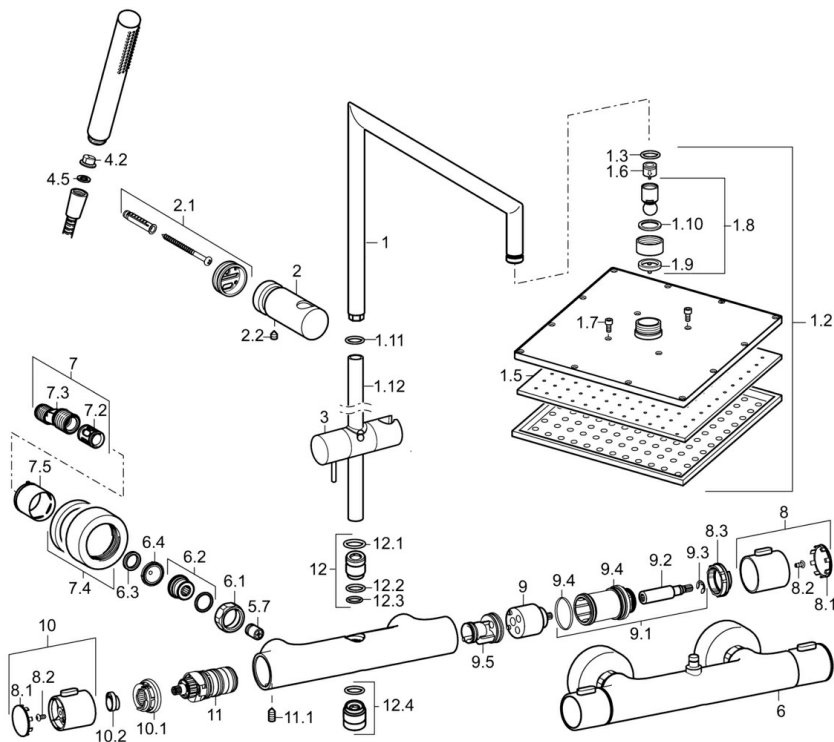

SP58099113

	Name	Code
1	Shower pipe	59914045
1.2	Overhead shower, 250x250 mm	59913875
1.5	Nozzle plate, 250x250 mm, (-2019)	59913876
1.7	Screw	59913754
1.11	O-ring kit	59913808
1.12	Shower pipe Discontinued	59913945
2	Shower pipe holder	59913947
2.1	Fixing set	59913946
2.2	Screw, M5x8, SW2.5	59904755
3	Slide for shower rail	59913755
4.2	Strainer	59906859
4.5	Gasket ring, d 21x12x2	59912304
5.7	Non-return valve	59905714
6	Thermostat	59913950
6.1	Connection nut, G3/4, AF30	59902230
6.2	Nipple	59911075
6.3	Retaining ring, 23.9x15.2x2	59902689
6.4	Filter sealing, G3/4	59911076
7	Eccentric connector, G3/4xG1/2, DN15	59910254
7.2	Silencer	59904792
7.4	Cover flange	59913432
7.5	Cover sleeve	59912651
8	Flow control handle	59913952
8.1	Cover	59913850
8.2	Screw, M4x8	59913851
8.3	Adjusting ring	59913940
9	Headpart	59913936
9.1	Fixing screw, SW30	59913941
9.2	Spindle	59913689
9.4	O-ring, d 32x2	59912803
9.5	Inner part	59913942
10	Temperature control handle	59913938
10.1	Temperature adjustment limiter	59913937
10.2	Locking screw, 38°	59913919
11	Thermostatic cartridge, 3.3	59913871
11.1	Screw, M6x9.5	59901609
12	Coupling for overhead shower pipe, M16x1, SW10	59913944
12.1	O-ring, d 15x2.5	59910423
12.3	O-ring, 9x2	59905095
12.4	Thread nipple, G1/2xM18x1	59911384
N.I.	Flow limiter	59913753