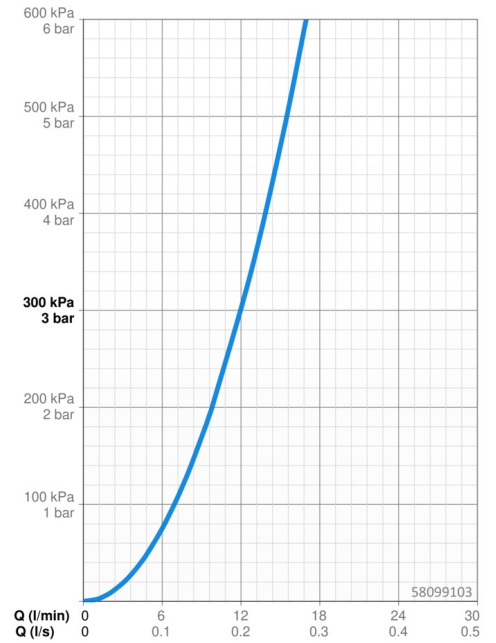

Technical data

Flow properties

Flow-rate at 3 bar	12.0 / 12.0 l/min
Pressure loss with flow (0.2 l/s)	3 bar

Technical properties

DN-size (nominal dimension)	DN15
Hot water supply	max. +80°C
Working pressure	1-10 bar
Installation width	150 ± 15 mm
Backflow prevention (EN1717)	EB

Regulations

EN standard	EN 1111, EN 1112, EN 1113

Approvals and Declarations

Declaration of conformity	DoC