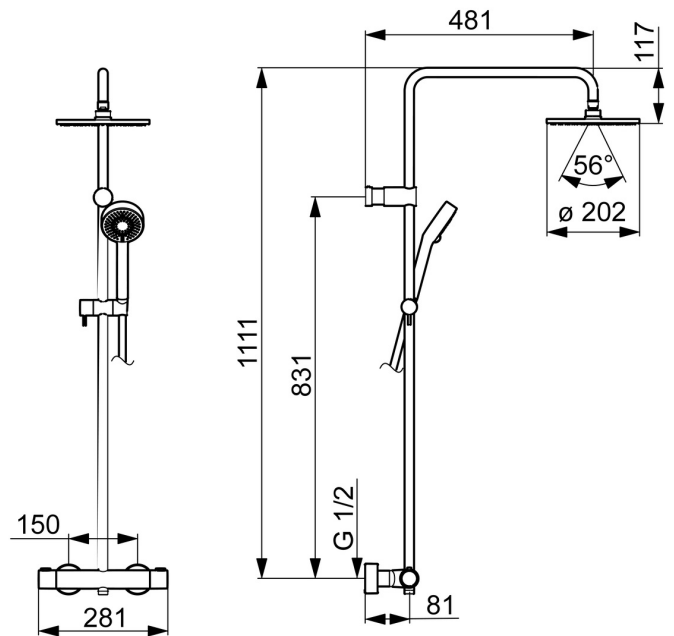

EAN: 4015474259263
static.hansa.com/58099103

- Shower solutions
- Thermostatic
- Wall mounted
- Chrome
- Temperature control handle, Flow control handle
- Turn operated diverter, Integrated into flow control handle
- Hand shower, Shower rail, Adjustable shower rail bracket, Shower hose (1750 mm), Eco flow control
- Normal - Even and soft water stream, Refreshing - Strong water stream, activates and refreshes body, Relaxing - Soft water stream, pleasant for entire body
- Adjustable hot water stop (included, retrofittable), Safety stop against scalding at 38°C
- Thermostatic cartridge for automatic temperature control, Litter filter(s), Non-return valve(s)
- Eccentric coupling(s), Cover plate(s), Silencer(s)
- Inner body made of DZR brass, Thermal disinfection without cartridge readjustment
- protected against back-flow in domestic use (according to DIN EN 1717)
- 3 spray functions

Technical data

Flow properties

Flow-rate at 3 bar	12.0 / 12.0 l/min
Pressure loss with flow (0.2 l/s)	3 bar

Technical properties

DN-size (nominal dimension)	DN15
Hot water supply	max. +80°C
Working pressure	1-10 bar
Installation width	150 ± 15 mm
Backflow prevention (EN1717)	EB