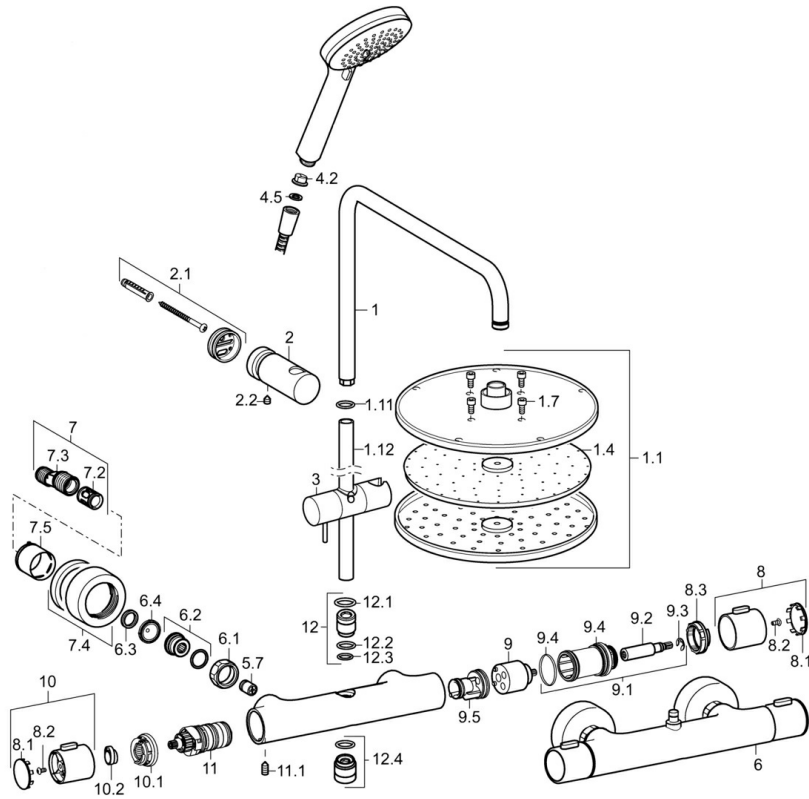

SP58099103

Name	Code	
1	Shower pipe	59913810
1.1	Overhead shower, d 200 mm	59913747
1.4	Nozzle plate, d 200 mm, (-2019)	59913751
1.7	Screw	59913754
1.11	O-ring kit	59913808
1.12	Shower pipe Discontinued	59913945
2	Shower pipe holder	59913947
2.1	Fixing set	59913946
2.2	Screw, M5x8, SW2.5	59904755
3	Slide for shower rail	59913755
4.2	Strainer	59906859
4.5	Gasket ring, d 21x12x2	59912304
5.7	Non-return valve	59905714
6	Thermostat	59913950
6.1	Connection nut, G3/4, AF30	59902230
6.2	Nipple	59911075
6.3	Retaining ring, 23.9x15.2x2	59902689
6.4	Filter sealing, G3/4	59911076
7	Eccentric connector, G3/4xG1/2, DN15	59910254
7.2	Silencer	59904792
7.4	Cover flange	59913432
7.5	Cover sleeve	59912651
8	Flow control handle	59913952
8.1	Cover	59913850
8.2	Screw, M4x8	59913851
8.3	Adjusting ring	59913940
9	Headpart	59913936
9.1	Fixing screw, SW30	59913941
9.2	Spindle	59913689
9.4	O-ring, d 32x2	59912803
9.5	Inner part	59913942
10	Temperature control handle	59913938
10.1	Temperature adjustment limiter	59913937
10.2	Locking screw, 38°	59913919
11	Thermostatic cartridge, 3.3	59913871
11.1	Screw, M6x9.5	59901609
12	Coupling for overhead shower pipe, M16x1, SW10	59913944
12.1	O-ring, d 15x2.5	59910423
12.3	O-ring, 9x2	59905095
12.4	Thread nipple, G1/2xM18x1	59911384
N.I.	Flow limiter	59913753