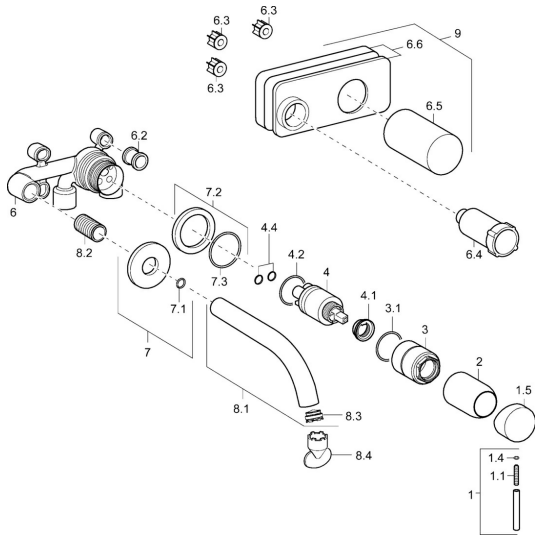

EAN: 4015474165533
static.hansa.com/57962101

- Washbasin
- Single-lever, Trim Kit
- Concealed wall mounting
- Chrome
- Single operating lever/handle, Hot/Cold symbols

Technical data

Technical properties

Hot water supply	max. +80°C
Working pressure	0.5-10 bar
Material	Brass

Regulations

EN standard	EN 817
-------------	---------------

Spare parts

SP57962171

	Name	Code
1	Lever, 50 mm, d 7 mm	59913097
1.1	Screw, M5x25, SW 2,5	59913099
1.4	O-ring, d 3x1.5	59913100
1.5	Cap	59913098
2	Cover sleeve	59912116
7	Cover flange, d 75 mm	59913246
7.2	Cover flange, d 75 mm	59913240
7.3	O-ring, 42x2	59913173
8.1	Spout, L=225	59913244
8.1	Spout, L=300	59913245
8.2	Thread nipple, G1/2, AF12	59912144
8.3	Aerator, M24x1 A, 8 l/min	59913130
8.4	Key for aerator, M24x1	59913134
N.I.	Raising kit, 20 mm	59913136