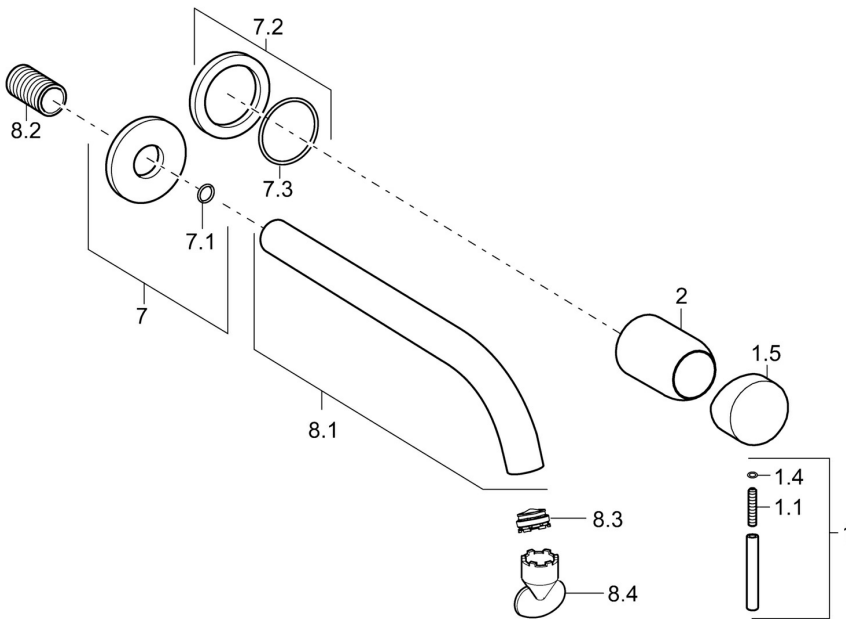

EAN: 4015474165533
static.hansa.com/57962101

- Washbasin
- Single-lever, Trim Kit
- Concealed wall mounting
- Chrome
- Single operating lever/handle, Hot/Cold symbols

Technical data

Technical properties

Hot water supply	max. +80°C
Working pressure	0.5-10 bar
Material	Brass

Regulations

EN standard	EN 817
-------------	---------------

Spare parts

SP57962171

	Name	Code
1	Lever, 50 mm, d 7 mm	59913097
1.1	Screw, M5x25, SW 2,5	59913099
1.4	O-ring, d 3x1.5	59913100
1.5	Cap	59913098
2	Cover sleeve	59912116
7	Cover flange, d 75 mm	59913246
7.2	Cover flange, d 75 mm	59913240
7.3	O-ring, 42x2	59913173
8.1	Spout, L=225	59913244
8.1	Spout, L=300	59913245
8.2	Thread nipple, G1/2, AF12	59912144
8.3	Aerator, M24x1 A, 8 l/min	59913130
8.4	Key for aerator, M24x1	59913134
N.I.	Raising kit, 20 mm	59913136