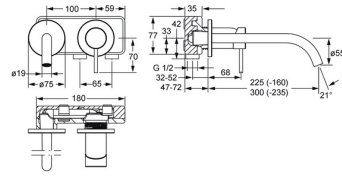

EAN: 4057304015793
static.hansa.com/5795217133

- Public & Semi-public, Industry, Housing
- Single-lever, Trim Kit
- Concealed wall mounting
- Matt black
- Hidden aerator
- Single operating lever/handle, Hot/Cold symbols, Pin shape
- Flexible length / can be shortened, Waterways without nickel coating
- Round rosette

Technical data

Flow properties

Flow-rate at 3 bar (with flow controller) **7.8 l/min**

Technical properties

Hot water supply **max. +80°C**
 Working pressure **0.5-10 bar**
 Projection **235-300 mm**
 Backflow prevention (EN1717) **AA**
 Material **Brass**

Regulations

EN standard **EN 817**
 Noise class **I (ISO 3822)**

Approvals and Declarations

DVGW **DW-6512CS0518**
 ABP **PA-IX 38408/IO**
 Declaration of conformity **DoC**

Spare parts

SP5793217133

	Name	Code
1.1	Screw, M5x25, SW 2,5	59913099
1.4	O-ring, d 3x1.5	59913100
7.3	O-ring, 42x2	59913173
8.2	Connection nipple, M15x1,5xG1/2, SW 8	59913241
8.3	Aerator, M16x1	59913243
8.4	Key for aerator, M16.5x1	59913242
N.I.	Raising kit, 20 mm	59913136