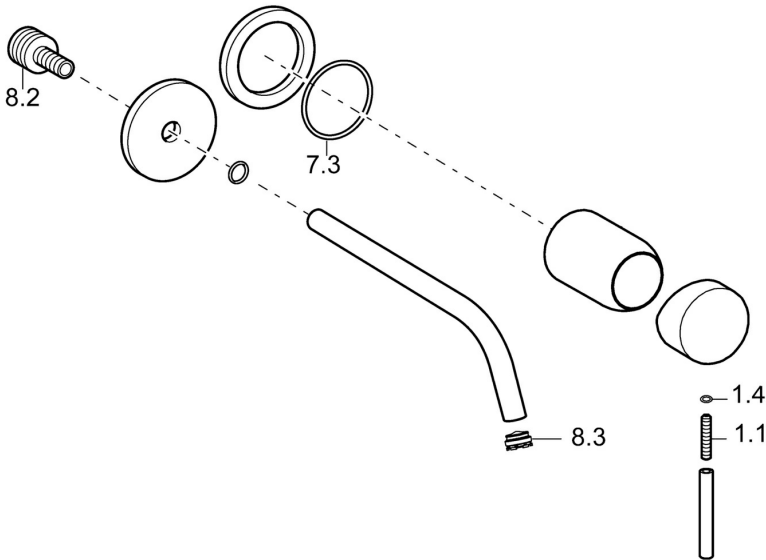

EAN: 4057304015793
static.hansa.com/5795217133

- Public & Semi-public, Industry, Housing
- Single-lever, Trim Kit
- Concealed wall mounting
- Matt black
- Hidden aerator
- Single operating lever/handle, Hot/Cold symbols, Pin shape
- Flexible length / can be shortened, Waterways without nickel coating
- Round rosette

Technical data

Flow properties

Flow-rate at 3 bar (with flow controller) **7.8 l/min**

Technical properties

Hot water supply **max. +80°C**
 Working pressure **0.5-10 bar**
 Projection **235-300 mm**
 Backflow prevention (EN1717) **AA**
 Material **Brass**

Regulations

EN standard **EN 817**
 Noise class **I (ISO 3822)**

Approvals and Declarations

DVGW **DW-6512CS0518**
 ABP **PA-IX 38408/IO**
 Declaration of conformity **DoC**

Spare parts

SP5793217133

	Name	Code
1.1	Screw, M5x25, SW 2,5	59913099
1.4	O-ring, d 3x1.5	59913100
7.3	O-ring, 42x2	59913173
8.2	Connection nipple, M15x1,5xG1/2, SW 8	59913241
8.3	Aerator, M16x1	59913243
8.4	Key for aerator, M16.5x1	59913242
N.I.	Raising kit, 20 mm	59913136