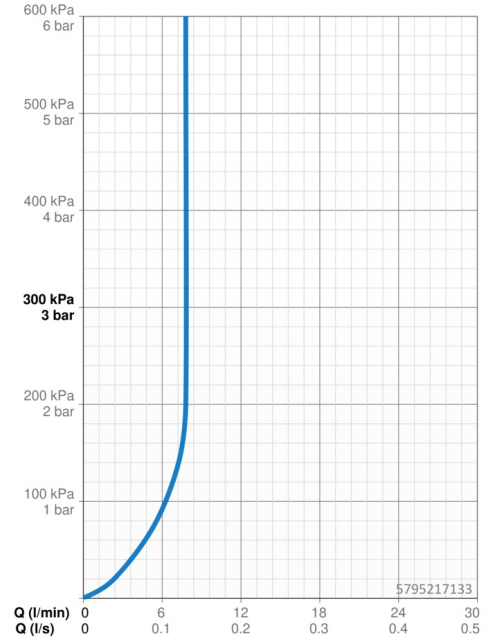

Technical data

Flow properties

Flow-rate at 3 bar (with flow controller) **7.8 l/min**

Technical properties

Hot water supply **max. +80°C**
 Working pressure **0.5-10 bar**
 Projection **235-300 mm**
 Backflow prevention (EN1717) **AA**
 Material **Brass**

Regulations

EN standard **EN 817**
 Noise class **I (ISO 3822)**

Approvals and Declarations

DVGW **DW-6512CS0518**
 ABP **PA-IX 38408/IO**
 Declaration of conformity **DoC**

Spare parts

SP5793217133

	Name	Code
1.1	Screw, M5x25, SW 2,5	59913099
1.4	O-ring, d 3x1.5	59913100
7.3	O-ring, 42x2	59913173
8.2	Connection nipple, M15x1,5xG1/2, SW 8	59913241
8.3	Aerator, M16x1	59913243
8.4	Key for aerator, M16.5x1	59913242
N.I.	Raising kit, 20 mm	59913136