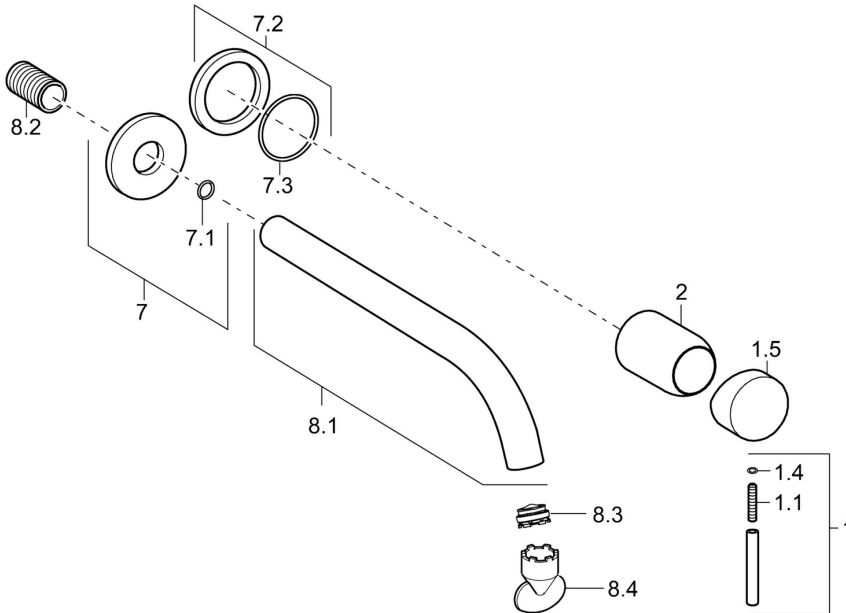

### SP57962171

	Name	Code
1	Lever, 50 mm, d 7 mm	59913097
1.1	Screw, M5x25, SW 2,5	59913099
1.4	O-ring, d 3x1.5	59913100
1.5	Cap	59913098
2	Cover sleeve	59912116
7	Cover flange, d 75 mm	59913246
7.2	Cover flange, d 75 mm	59913240
7.3	O-ring, 42x2	59913173
8.1	Spout, L=225	59913244
8.1	Spout, L=300	59913245
8.2	Thread nipple, G1/2, AF12	59912144
8.3	Aerator, M24x1 A, 8 l/min	59913130
8.4	Key for aerator, M24x1	59913134
N.I.	Raising kit, 20 mm	59913136