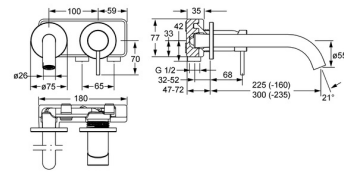

EAN: 4015474179233  
[static.hansa.com/57942171](https://static.hansa.com/57942171)

- Public & Semi-public, Industry, Housing
- Single-lever, Trim Kit
- Concealed wall mounting
- Chrome
- Hidden aerator, Standard aerator
- Single operating lever/handle, Hot/Cold symbols, Pin shape
- Flexible length / can be shortened, Waterways without nickel coating
- Round rosette

### Technical properties

Hot water supply **max. +80°C**  
 Working pressure **0.5-10 bar**  
 Projection **225 mm**  
 Backflow prevention (EN1717) **AA**  
 Material **Brass**

### SP57962171

	Name	Code
1	Lever, 50 mm, d 7 mm	59913097
1.1	Screw, M5x25, SW 2,5	59913099
1.4	O-ring, d 3x1.5	59913100
1.5	Cap	59913098
2	Cover sleeve	59912116
7	Cover flange, d 75 mm	59913246
7.2	Cover flange, d 75 mm	59913240
7.3	O-ring, 42x2	59913173
8.1	Spout, L=225	59913244
8.1	Spout, L=300	59913245
8.2	Thread nipple, G1/2, AF12	59912144
8.3	Aerator, M24x1 A, 8 l/min	59913130
8.4	Key for aerator, M24x1	59913134
N.I.	Raising kit, 20 mm	59913136