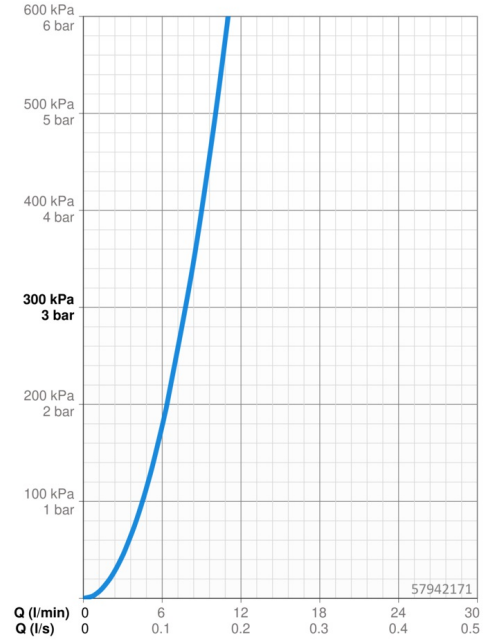

Technical data

Flow properties

Flow-rate at 3 bar **7.8 l/min**

Technical properties

Hot water supply **max. +80°C**
Working pressure **0.5-10 bar**
Projection **225 mm**
Backflow prevention (EN1717) **AA**
Material **Brass**

Regulations

EN standard **EN 817**
Noise class **I (ISO 3822)**

Approvals and Declarations

DVGW **DW-6512CS0518**
ABP **P-IX 38409/IO**
Declaration of conformity **DoC**